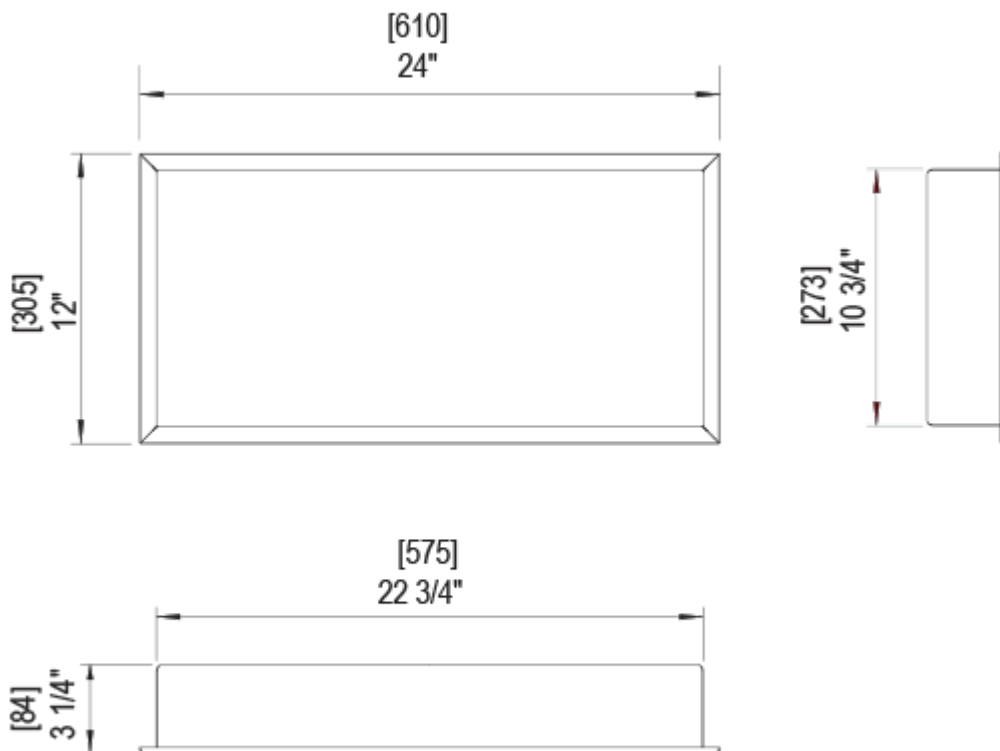

12 x 24" Recessed Wall Niche

\* HOLE SIZE 22 3/4" x 10 3/4"