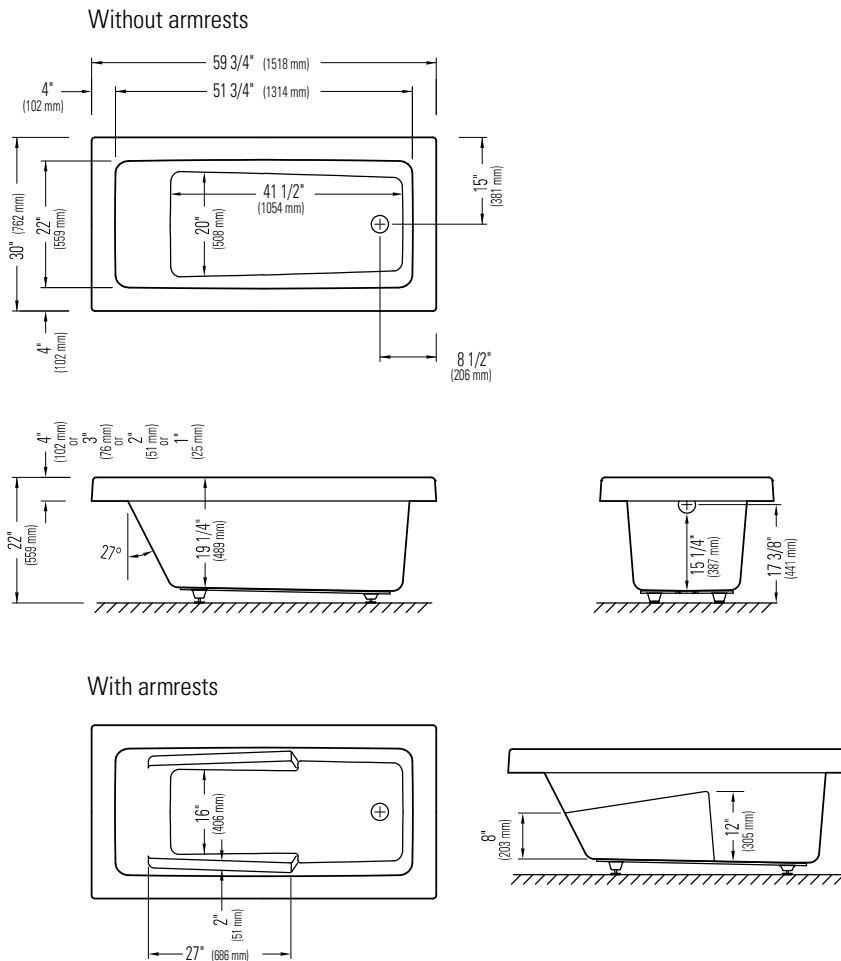

ZEN 6030

59 3/4" x 30" x 22" Bath

COLOR(S)	DRAIN POSITION(S)	SIZE(S)
White	Center	60 x 30
		60 x 32
	End	66 x 32
		66 x 34
		66 x 36
		72 x 32
		72 x 36
72 x 42		

FEATURES

- High gloss finish is resistant to dulling, scratching and fading
- Standard round drain
- Thermoformed acrylic reinforced with fiber glass for a durable bathtub
- Drop-In installation
- Water capacity of 69 US gallons
- 10-year limited warranty provides peace of mind
- End drain configuration
- Comes with leveling legs for ease of installation
- Available with massage systems for outmost relaxation

*A bathtub fitted with back jets can cause the pump to protrude by approximately 3" from the overall dimension.

**All dimensions are approximate and subject to change without notice. Please refer to the installation guide before beginning the installation

TECHNICAL SPECIFICATIONS

59 3/4" x 30" x 22" Bath

DIMENSIONS

PRODUCT LENGTH	BATHING WELL LENGTH	PRODUCT WIDTH	BATHING WELL WIDTH	PRODUCT HEIGHT
59 3/4"	41 1/2"	30"	20"	22"
DEEP SUMP HEIGHT	DECK WIDTH	WEIGHT	SHIPPING LENGTH	SHIPPING WIDTH
15 1/4"	4"	51 Lbs	61"	33 1/2"
SHIPPING HEIGHT				
22 1/2"				