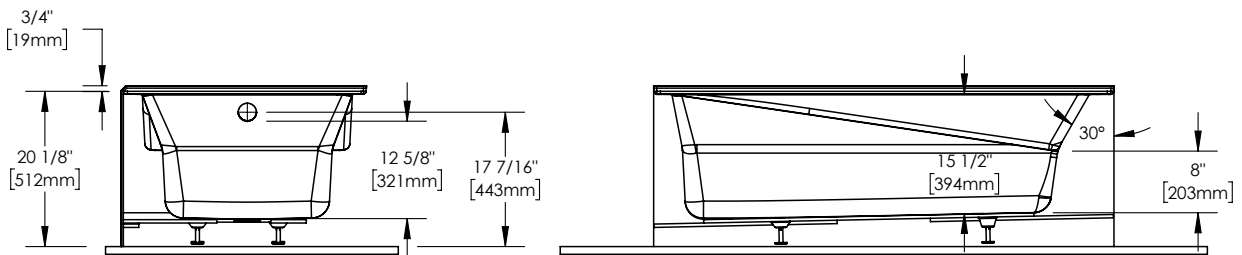

**Wood support design may vary.
All dimensions are approximate.
Structure measurements must be verified
against the unit to ensure proper fit.**