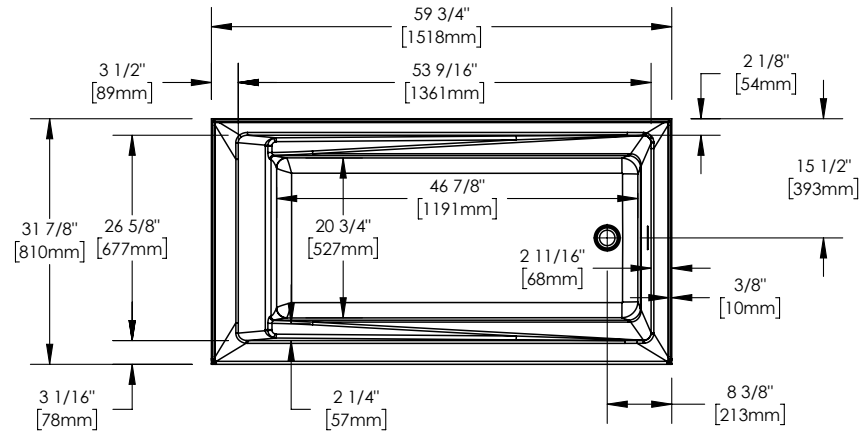

BREAULT 3260 IFS AFR

59 3/4" x 31 7/8" x 20 1/8" Bath

COLOR(S)	DRAIN POSITION(S)	SIZE(S)
White	Left Right	60 x 32

FEATURES

- Acrylic surface resistant to stains
- Alcove installation
- Leveling legs for an easy installation
- Above-the-floor rough (AFR) so pipes can be routed without breaking ground or relocating the drain
- Skirt height: 19 3/4 in.
- Available in left-hand or right-hand drain configuration
- Integrated tiling flange for added leak protection
- Thermoformed acrylic reinforced with fiberglass for a durable bathtub
- Standard round drain with linear overflow

ATTRIBUTES

- Installation Type : Alcove
- Above-the-Floor Rough : Yes
- Material : Acrylic
- Residential Warranty : Lifetime

**Wood support design may vary.
All dimensions are approximate.
Structure measurements must be verified
against the unit to ensure proper fit.**

TECHNICAL SPECIFICATIONS

59 3/4" x 31 7/8" x 20 1/8" Bath

DIMENSIONS

PRODUCT LENGTH	BATHING WELL LENGTH	PRODUCT WIDTH	BATHING WELL WIDTH	PRODUCT HEIGHT
59 3/4"	46 7/8"	31 7/8"	20 3/4"	20 1/8"
DEEP SUMP HEIGHT	DECK WIDTH	SKIRT HEIGHT	WEIGHT	MAXIMUM GALLONS
12 5/8"	3 1/8"	20 1/8"	70 Lbs	65 Gal
DRAIN SIZE	DRAIN CLEARANCE			
2"	3"			