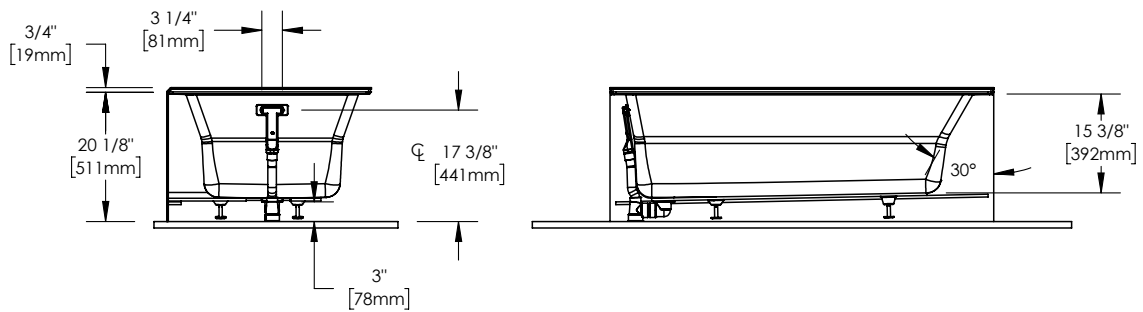

BEAUMONT 3260 IFS AFR

59 3/4" x 31 1/2" x 20" Bath

COLOR(S)	DRAIN POSITION(S)	SIZE(S)
White	Left	60 x 30
	Right	60 x 32

FEATURES

- Acrylic surface resistant to stains
- Alcove installation
- Leveling legs for an easy installation
- Skirt height: 18 in.
- Integrated tiling flange for added leak protection
- Available in left-hand or right-hand drain configuration
- Thermoformed acrylic reinforced with fiberglass for a durable bathtub
- Made in North America
- Standard round drain with linear overflow

ATTRIBUTES

- Installation Type : Alcove
- Above-the-Floor Rough : Yes
- Material : Acrylic
- Residential Warranty : Lifetime

**Wood support design may vary.
All dimensions are approximate.
Structure measurements must be verified
against the unit to ensure proper fit.**

TECHNICAL SPECIFICATIONS

59 3/4" x 31 1/2" x 20" Bath

DIMENSIONS

PRODUCT LENGTH	BATHING WELL LENGTH	PRODUCT WIDTH	BATHING WELL WIDTH	PRODUCT HEIGHT
59 3/4"	46 7/8"	31 1/2"	20 3/4"	20"
DEEP SUMP HEIGHT	DECK WIDTH	SKIRT HEIGHT	WEIGHT	MAXIMUM GALLONS
12 5/8"	3 1/4"	20"	72 Lbs	65 Gal
DRAIN SIZE	DRAIN CLEARANCE	SHIPPING LENGTH	SHIPPING WIDTH	SHIPPING HEIGHT
2"	3"	33 5/8"	22"	63 1/4"