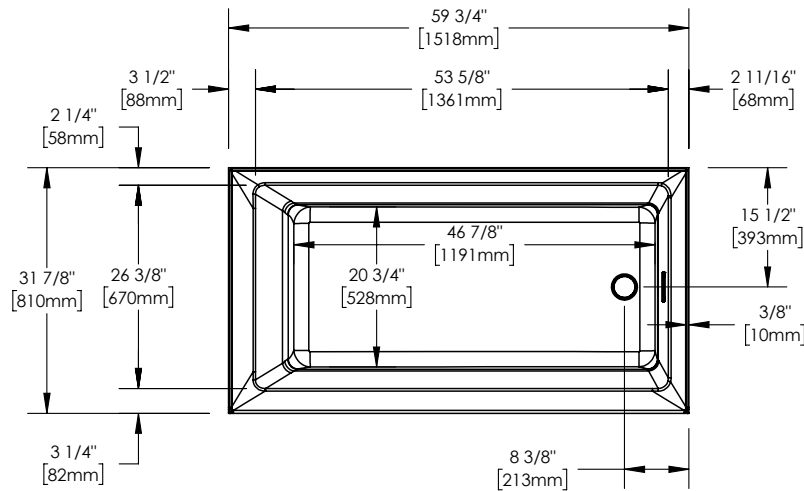

**Wood support design may vary.
All dimensions are approximate.
Structure measurements must be verified
against the unit to ensure proper fit.**