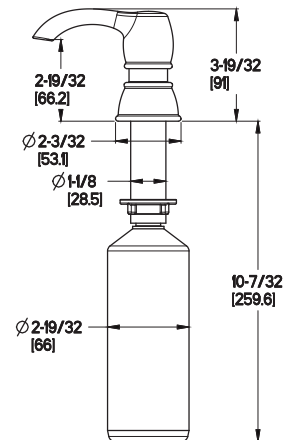

Wheaton™ Pull-Down Kitchen Faucet

F529-7WHS Finish(S)

F529-7WHY Finish(Y)

Specifications

- AccuDock Sprayhead Docking
- 1, 2, 3, or 4-Hole Installation
- Pforever Seal

Features

- 1.8 GPM Flow Rate
- 1, 2, 3, or 4-Hole Installation; Deck Plate or Single Hole Mounting Option
- 2 Function Pull-Down Sprayer
- AccuDock Spray Head Docking
- 360° Rotating Spout
- Mounting Hardware Included
- Nylon Flex-Line Supply Lines
- Soap Dispenser Included
- High Arc Spout
- PVD Finish
- Quick Install Tool
- Pforever Seal Ceramic Disc Valve
- Pforever Warranty®

Dimensions

Top Filling Soap Dispenser

36 Inch Supply Lines with 3/8 Female Compression Brass Connections