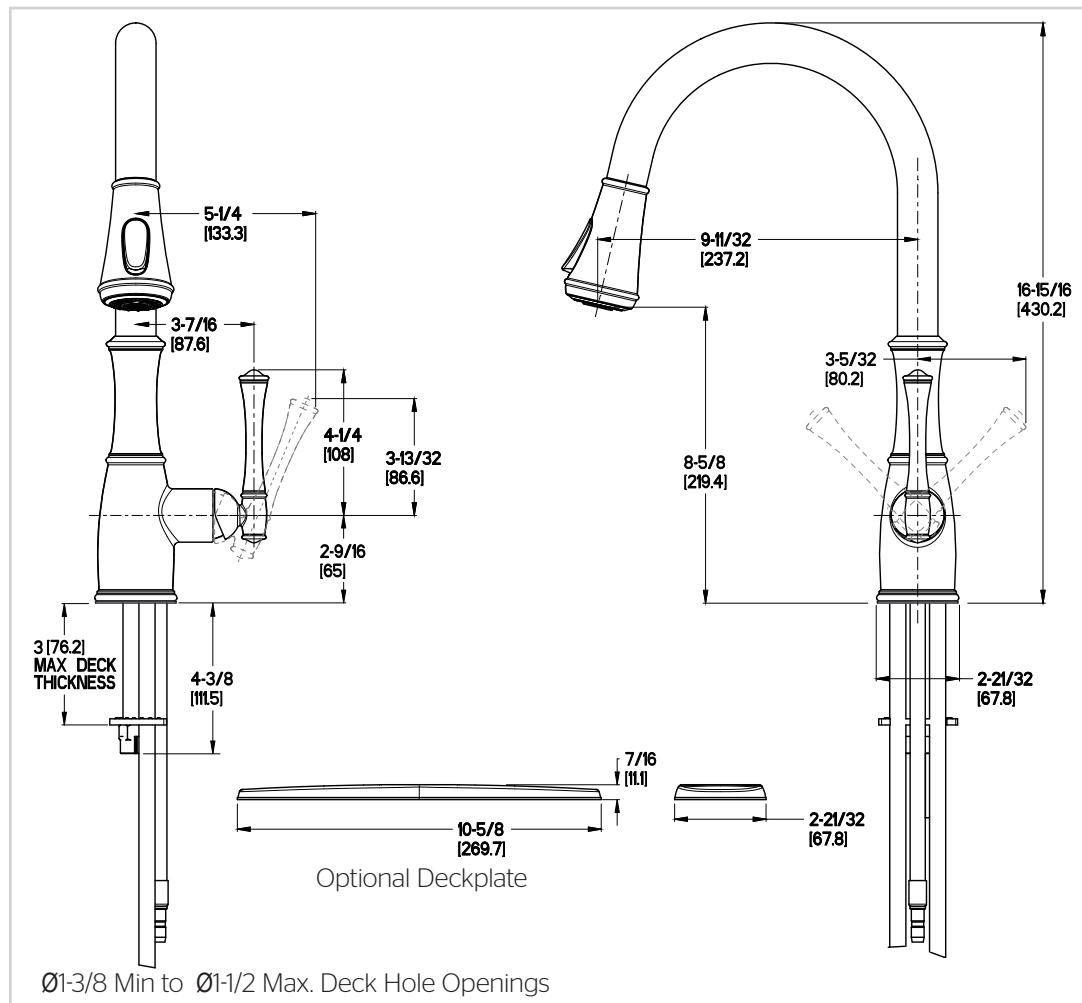

Wheaton™ Pull-Down Kitchen Faucet

F529-7WHS Finish(S)

F529-7WHY Finish(Y)

Specifications

- AccuDock Sprayhead Docking
- 1, 2, 3, or 4-Hole Installation
- Pforever Seal

Features

- 1.8 GPM Flow Rate
- 1, 2, 3, or 4-Hole Installation; Deck Plate or Single Hole Mounting Option
- 2 Function Pull-Down Sprayer
- AccuDock Spray Head Docking
- 360° Rotating Spout
- Mounting Hardware Included
- Nylon Flex-Line Supply Lines
- Soap Dispenser Included
- High Arc Spout
- PVD Finish
- Quick Install Tool
- Pforever Seal Ceramic Disc Valve
- Pforever Warranty®

Code Compliance

Pfister products are designed and manufactured in compliance with the following standards and codes:

- IAPMO Certified
- CSA B125 Certified
- ASME A112.18.1
- NSF 61/9 Annex G (Low lead)
- Cal Green Compliant
- ADA Compliant-ANSI A117.1 (Lever handles only)
- ASME A112.18.3 (Backflow Prevention)

Dimensions

Top Filling Soap Dispenser

36 Inch Supply Lines with 3/8 Female Compression Brass Connections