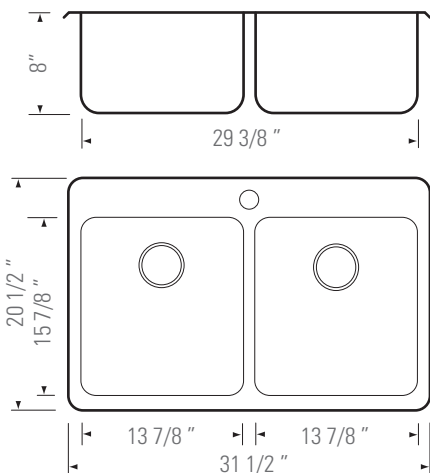

## DESCRIPTION

Stainless Steel Topmount  
Double Equal Bowl Kitchen Sink

## DIMENSIONS

Overall Size: 31 1/2" x 20 1/2" x 8"  
Weight: 20 lbs  
Minimum Cabinet Width: 33"