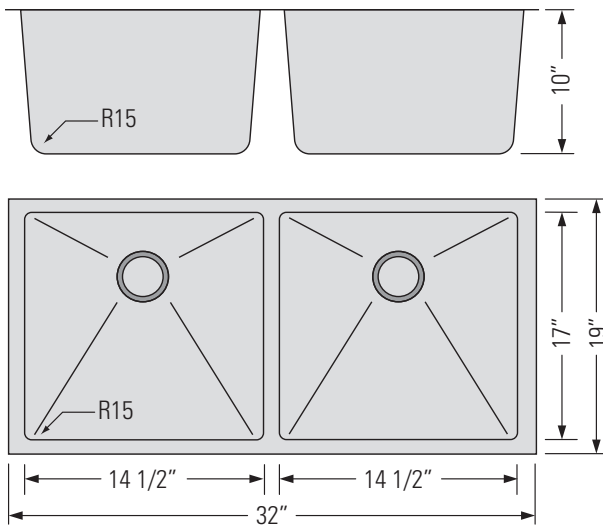

### DIMENSIONS

Overall Size: 32" x 19" x 10"  
Weight: 28lbs  
Minimum Cabinet Width: 33 1/2"

Taille globale: 32" x 19" x 10"  
Poids: 28lbs  
Largeur minimale de l'armoire: 33 1/2"