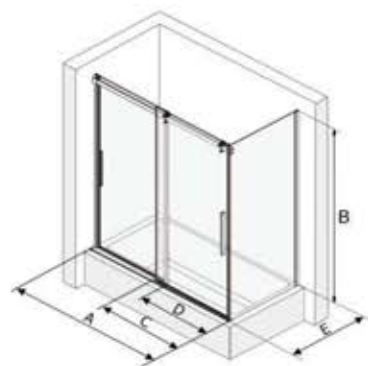

# HYDRIA bathtub door

The Hydría bathtub door is all about transparency and simplicity. With its double bidirectional sliding panels, it allows faucet and bathtub access.

- Magnets on each end for a perfect seal.
- Tempered glass with Oceania Clear View™ treatment.
- Acrylic door seals .
- Chrome finish.
- 64" door height.
- 10-year limited warranty.

## HYDRIA doors (installed on a bathtub)

Code	A (min)	A (max)	B	C	D (min)	D(max)	E (min)	E (max)	
HY60*	57 $\frac{3}{8}$ "	58 $\frac{3}{8}$ "	64"	29 $\frac{1}{4}$ "	28 $\frac{3}{8}$ "	29 $\frac{1}{8}$ "			
HY66*	63 $\frac{3}{8}$ "	64 $\frac{3}{8}$ "		32 $\frac{1}{4}$ "	31 $\frac{3}{8}$ "	32 $\frac{1}{8}$ "			
HY60R31**	57 $\frac{3}{8}$ "	58 $\frac{3}{8}$ "	64"	29 $\frac{1}{4}$ "	28 $\frac{3}{8}$ "	29 $\frac{1}{8}$ "	28 $\frac{3}{4}$ "	29 $\frac{1}{4}$ "	1 side panel (return)
HY66R31**	63 $\frac{3}{8}$ "	64 $\frac{3}{8}$ "		32 $\frac{1}{4}$ "	31 $\frac{3}{8}$ "	32 $\frac{1}{8}$ "	28 $\frac{3}{4}$ "	29 $\frac{1}{4}$ "	
HY60R231**	57 $\frac{3}{8}$ "	58 $\frac{3}{8}$ "	64"	29 $\frac{1}{4}$ "	28 $\frac{3}{8}$ "	29 $\frac{1}{8}$ "	28 $\frac{3}{4}$ "	29 $\frac{1}{4}$ "	2 side panels (returns)
HY66R231**	63 $\frac{3}{8}$ "	64 $\frac{3}{8}$ "		32 $\frac{1}{4}$ "	31 $\frac{3}{8}$ "	32 $\frac{1}{8}$ "	28 $\frac{3}{4}$ "	29 $\frac{1}{4}$ "	

\*Installation on bathtubs having a top side of at least 3 $\frac{1}{4}$ " wide.

\*\*Designed to be installed on Suite and Loft bathtubs (60x31 or 66x31).