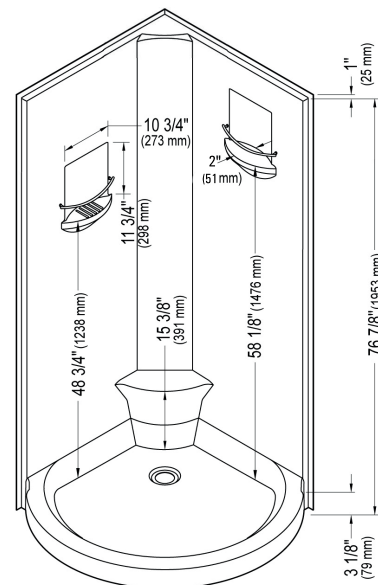

STELLA ROUND SHOWER

36 1/4" x 36 1/4" x 76 7/8"

Shown in picture:
STELLA shower with BADEN door.

PRODUCT DESCRIPTION:

White acrylic
Contemporary style
Bars for bottle shelves in chrome included
In one piece (STELLA36) or two pieces (STELLA36-2P)

5 days

BOX SIZE:

47" x 47" x 77"

NET WEIGHT:

94 lbs

GROSS WEIGHT:

100 lbs

DOOR