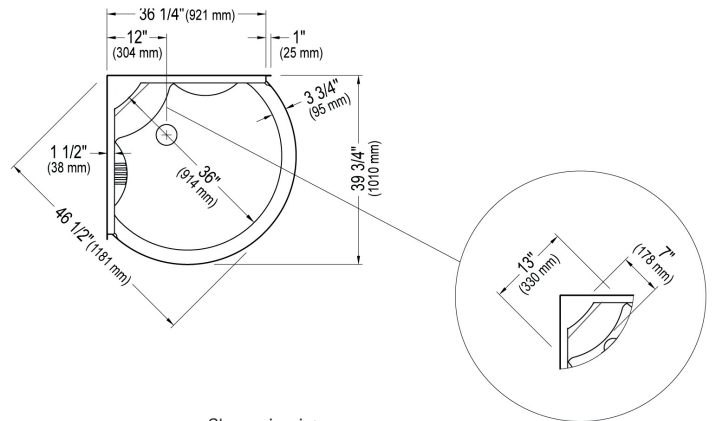

STELLA ROUND SHOWER

36 1/4" x 36 1/4" x 76 7/8"

Shown in picture:
STELLA shower with BADEN door.

PRODUCT DESCRIPTION:

White acrylic
Contemporary style
Bars for bottle shelves in chrome included
In one piece (STELLA36) or two pieces (STELLA36-2P)

5 days

BOX SIZE:

47" x 47" x 77"

NET WEIGHT:

94 lbs

GROSS WEIGHT:

100 lbs

DOOR