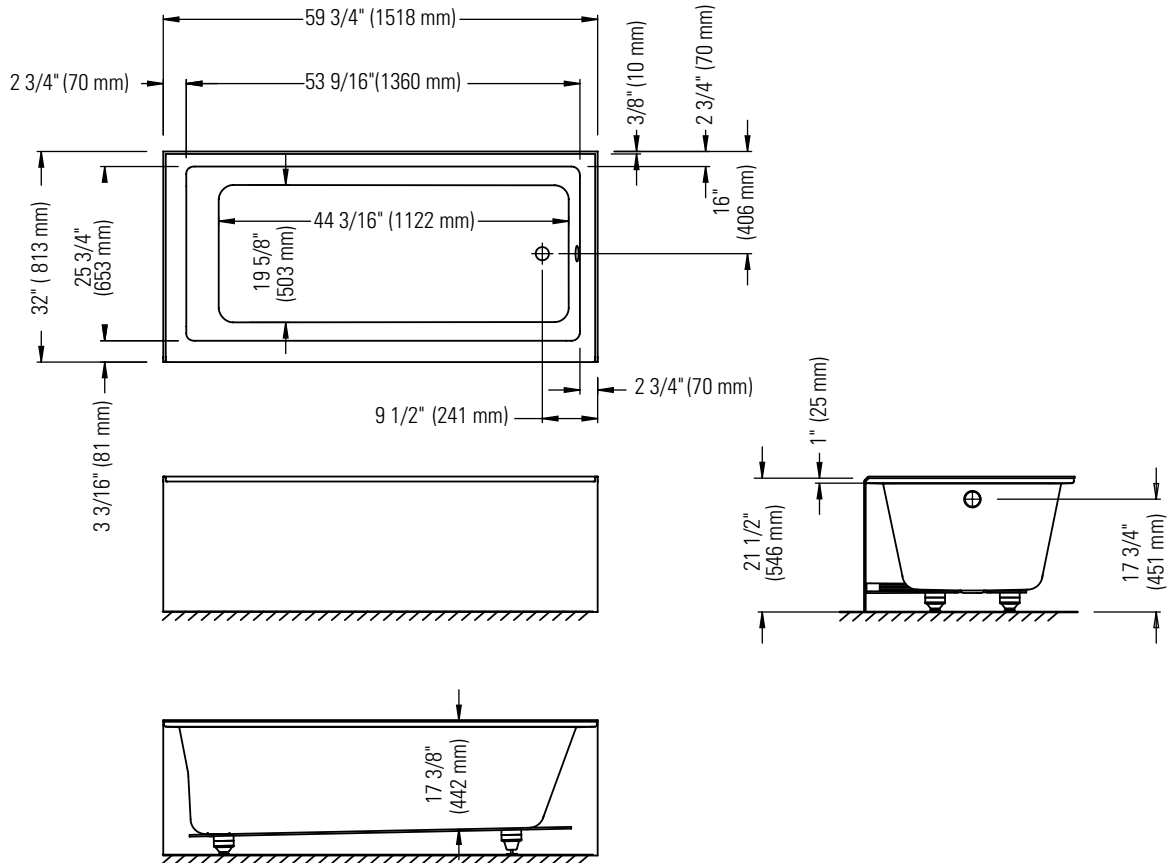

Produits Neptune
Rouge

Lemans 3260 BJD

Ajustable feet

Above-the-floor rough (AFR)

*All dimensions are approximate and subject to change without notice

Please refer to the installation guide before beginning the installation