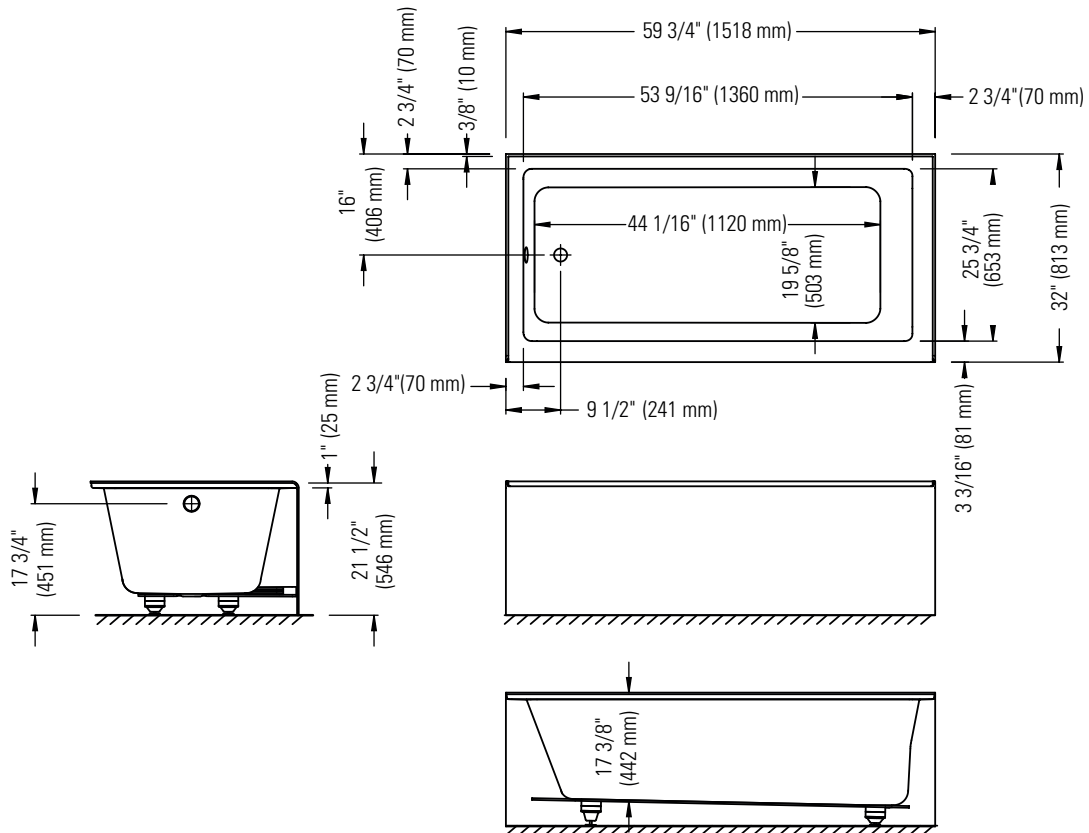

Produits Neptune
Rouge

Lemans 3260 BJB

Ajustable feet

Above-the-floor rough (AFR)

*All dimensions are approximate and subject to change without notice

Please refer to the installation guide before beginning the installation