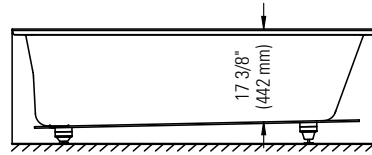

LEMANS 3260

59 3/4" x 32" x 20 5/8"

PRODUCT DESCRIPTION:		48hrs/5 days
Adjustable feet Contemporary style Above-the-floor rough (AFR)		
WATER CAPACITY:	IMMERSION:	
54 Imperial gallons	13 1/2 po	
BOX SIZE:		
NET WEIGHT:		GROSS WEIGHT:
73 lbs		88 lbs