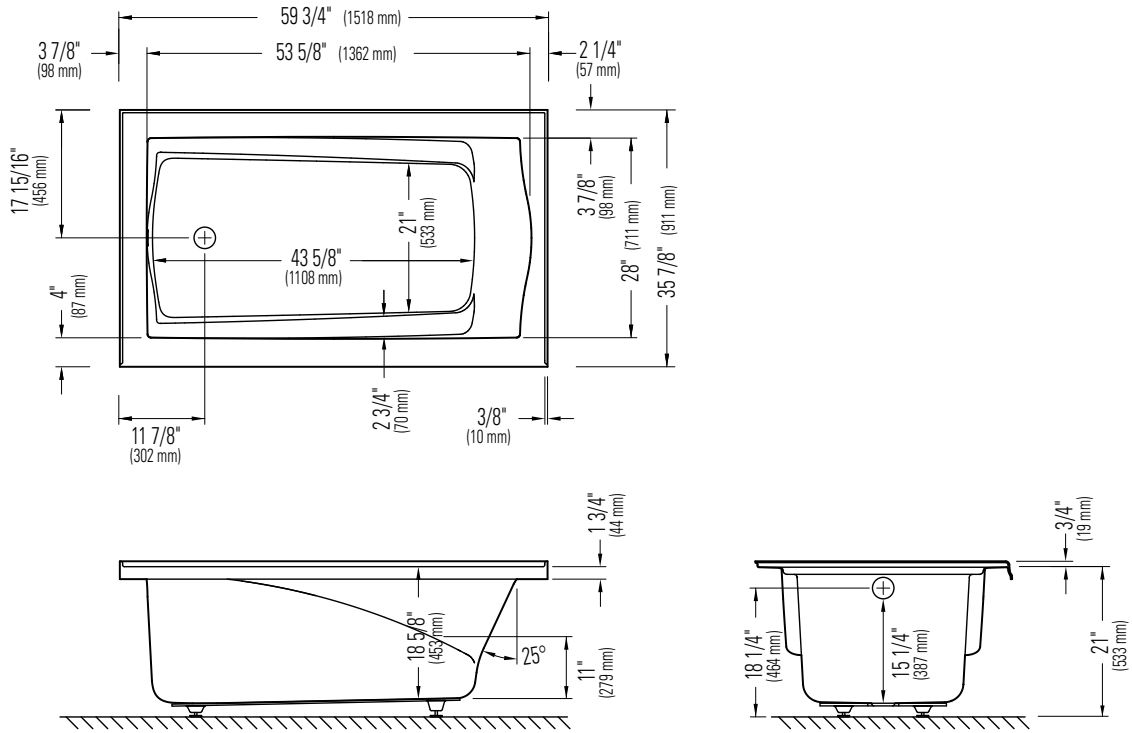

DELIGHT 3660

60" x 36" x 21"

PRODUCT DESCRIPTION:

- Adjustable feet
- Traditional style
- Gloss finish resistant to stains and discoloration
- Acrylic thermoformed and reinforced with fiberglass

5 days

WATER CAPACITY: 61 gallons	IMMERSION: 15 1/4 po
BOX SIZE: 63 1/4" x 43 1/2" x 22"	
NET WEIGHT: 59 lbs	GROSS WEIGHT: 76 lbs

**All dimensions are approximate and subject to change without notice. Please refer to the installation guide before beginning the installation

Produits Neptune

DELIGHT 3660

RIGHT DRAIN WITH INTEGRATED TILING FLANGE

Bathtub

*A bathtub fitted with back jets can cause the pump to protrude by approximately 3" from the overall dimension.

**All dimensions are approximate and subject to change without notice. Please refer to the installation guide before beginning the installation

Produits Neptune

DELIGHT 3660

LEFT DRAIN WITH INTEGRATED TILING FLANGE

Bathtub

*A bathtub fitted with back jets can cause the pump to protrude by approximately 3" from the overall dimension.

**All dimensions are approximate and subject to change without notice. Please refer to the installation guide before beginning the installation