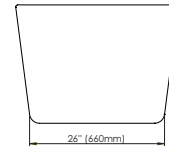

Bathtub only

AZ3260F10