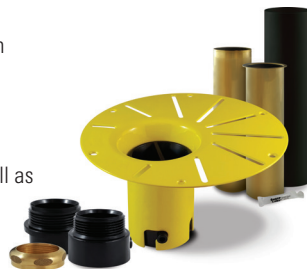

Standard

Bathtub drain adapter (picture below)

Gel black neck pillow

White or brushed nickel overflow and drain kit

MASS-AIR / ROUGE-AIR OPTIONS

Mass-Air Jet finish: White/Chrome

Standard

Others: Chrome/Chrome

96" blower hose extension

A blower hose extension is required when the blower is located more than 4' from the bathtub.

* Possibility to install FEN990240 and TAR990340 faucets.

BATHTUB DRAIN ADAPTER

123Connect is a freestanding bathtub rough-in (install before tile).

- Quick, easy and clean installation.
- No access panel required.
- Allows for an installation as close to the wall as possible.

LINEAR OVERFLOW

White

Brushed nickel

Chrome

Intertek

CONFORMITY ATTESTATION
Bathtub Standards
CAN / CSA.B45.5
Hydromassage Standard
CAN / CSA.B45.10 / CSA.C22.2 / UL-1795