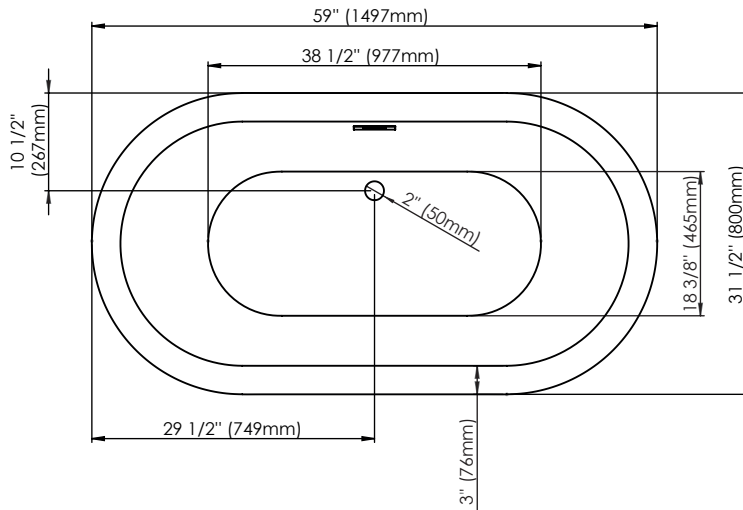

Produits Neptune
Rouge

Amaze F1 Oval 3260

Bathtub

Ajustable feet

Above-the-floor rough (AFR)

*All dimensions are approximate and subject to change without notice
Please refer to the installation guide before beginning the installation