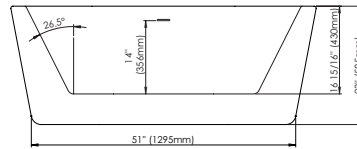

AMAZE F1 0 3260

59 1/2" x 31 1/2" x 23"

PRODUCT DESCRIPTION:

Adjustable feet
Contemporary style
Above-the-floor rough (AFR)
Integrated linear overflow and drain kit included, chrome

24-48hrs
5 days

WATER CAPACITY:

49 gallons

IMMERSION:

14 po

BOX SIZE:

60" x 33" x 25"

NET WEIGHT:

94 lbs

GROSS WEIGHT:

119 lbs

Bathtub only

AZ3260F10

Mass-Air

AZ3260F10M

Included: 12 injectors, 750W (1 1/2h.p.) Optima blower, with 300W heating element, 72" blower hose extension, and remote control.

Rouge-Air

AZ3260F10A

Included: 12 micro-jets, 750W (1 1/2h.p.) Optima blower, with 300W heating element, 72" blower hose extension, and remote control.

GENERAL OPTIONS

Overflow and waste included: Chrome

Acrylic Colour: White

Standard

Bathtub drain adapter (picture below)

Gel black neck pillow

White or brushed nickel overflow and drain kit

MASS-AIR / ROUGE-AIR OPTIONS

Mass-Air Jet finish: White/Chrome

Standard

Others: Chrome/Chrome

96" blower hose extension

A blower hose extension is required when the blower is located more than 4' from the bathtub.

* Possibility to install FEN990240 and TAR990340 faucets.

BATHTUB DRAIN ADAPTER

123Connect is a freestanding bathtub rough-in (install before tile).

- Quick, easy and clean installation.
- No access panel required.
- Allows for an installation as close to the wall as possible.

LINEAR OVERFLOW

White

Brushed nickel

Chrome

Intertek

CONFORMITY ATTESTATION
Bathtub Standards
CAN / CSA.B45.5
Hydromassage Standard
CAN / CSA.B45.10 / CSA.C22.2 / UL-1795

ECORESPONSABLE Certification
First manufacturer of bathroom products in
North America to be certified ecoresponsible

Produits Neptune
Rouge

6835, Picard street, Saint-Hyacinthe (Québec) J2S 1H3
Phone: (450) 773-7058 - Fax: (450) 773-5063
produitsneptune.com

REV: 08-18