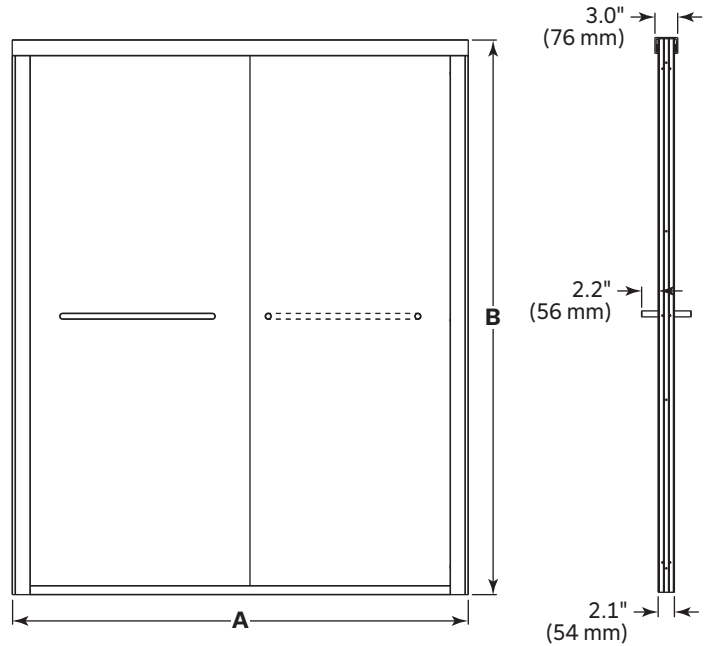

### PRODUCT FEATURES & BENEFITS

- ❑ **MAYNOR™ Bypass Shower Door Series**
  - MiroClean™ treated 8 mm clear tempered glass for effortless maintenance
  - Sliding shower doors are full bypass and can be opened from either the left or right side
  - Slim hardware and minimalist design with a Chrome or Matte Black finish
  - Track design accommodates for up to 4" (102 mm) of adjustability, to allow for greater installation flexibility
  - Integrated towel bar handle for increased functionality
  - Compatible with minimum 2.5" (64 mm) depth threshold
  - Anti-jump rolling system
  - Included jamb gaskets allow compatibility with Mirolin acrylics when necessary
  - Designed to accommodate out-of-plumb walls up to 0.375" (10 mm)

Model	Application	Opening (A)		Panel Height (B)		Gross Weight	
		in	cm	in	cm	lb	kg
BYBT56P	<ul style="list-style-type: none"> <li>• Liberty™</li> <li>• Empire™</li> <li>• Parker™ 20</li> <li>• Sutton™</li> <li>• Tribeca™</li> <li>• Hampton™</li> <li>• Belaire™</li> <li>• Tile applications</li> </ul>	52-56	132.1 - 142.2			109	49
				56	139.6		
BYBT60P	<ul style="list-style-type: none"> <li>• Phoenix™</li> <li>• Tucson™</li> <li>• Austin™ 16</li> <li>• Austin™ 20</li> <li>• Adora™</li> <li>• Adda™</li> <li>• Prescott™</li> <li>• Tile applications</li> </ul>	56-60	142.2 - 152.4			116	52
				73	185.4		
BYS44P	<ul style="list-style-type: none"> <li>• Madison™ 4 Onepiece</li> <li>• Melrose™ 4</li> <li>• Tile applications</li> </ul>	41-44	104.1 - 111.8	73	185.4	109	49
BYS48P	<ul style="list-style-type: none"> <li>• Strada™ 48</li> <li>• Tile applications</li> </ul>	44-48	111.8 - 121.9			118	53
BYS54P	<ul style="list-style-type: none"> <li>• Madison™ 5 Onepiece</li> <li>• Melrose™ 5</li> <li>• Tile applications</li> </ul>	52-56	132.1 - 142.2			138	62
BYS60P	<ul style="list-style-type: none"> <li>• Strada™ 60</li> <li>• Tile applications</li> </ul>	56-60	142.2 - 152.4			147	66