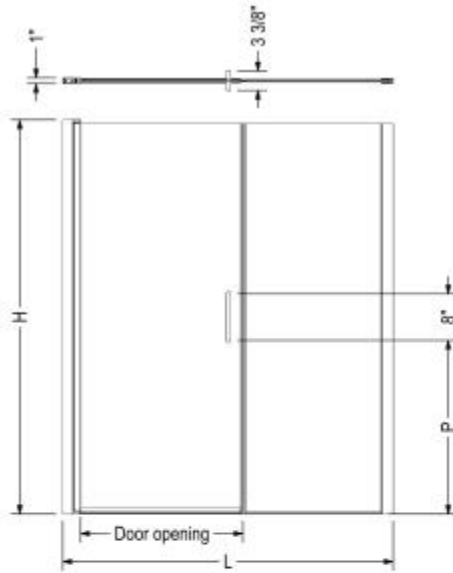

Manhattan 37-39 x 68 in. 6 mm Pivot Shower Door for Alcove Installation

Model number:

138267-900-084-100

Dimensions: 68"

Installation: Alcove

Material: Tempered Glass

Standard Features:

- Frameless Pivot door for Alcove Installation
- Available in 3 stylish finishes and 18 sizes
- 6mm (1/4") clear tempered glass
- 2" of lateral adjustment integrated into each door. For an additional 1/2-inch, see filler sold separately (SKU 10041204)
- Door pivoting inside and outside (180 degrees)
- Slim interface of 7/8" (22mm) to fit on most shower bases

Certifications

MAAX products adhere to one or more of the following certifications:

MAAX

Manhattan 37-39 x 68 in. 6 mm Pivot Shower Door for Alcove Installation

Model number:

138267-900-084-100

Dimensions: 68"

Installation: Alcove

Material: Tempered Glass

STANDARD

Dimensions

68 in.
(1727 mm)

Weight

58 lbs - 26 kg

Code	Description	H	L Adjustable	Door opening	P
138266	Manhattan 68" x 35" - 37"	68"	35" - 37"	24 3/8"	30"
138267	Manhattan 68" x 37" - 39"	68"	37" - 39"	26 3/8"	30"
138268	Manhattan 68" x 39" - 41"	68"	39" - 41"	28 3/8"	30"
138269	Manhattan 68" x 41" - 43"	68"	41" - 43"	24 3/8"	30"
138270	Manhattan 68" x 43" - 45"	68"	43" - 45"	26 3/8"	30"
138271	Manhattan 68" x 45" - 47"	68"	45" - 47"	28 3/8"	30"
138272	Manhattan 68" x 47" - 49"	68"	47" - 49"	24 3/8"	30"
138273	Manhattan 68" x 49" - 51"	68"	49" - 51"	26 3/8"	30"
138274	Manhattan 68" x 51" - 53"	68"	51" - 53"	28 3/8"	30"
138275	Manhattan 68" x 53" - 55"	68"	53" - 55"	24 3/8"	30"
138276	Manhattan 68" x 55" - 57"	68"	55" - 57"	26 3/8"	30"
138277	Manhattan 68" x 57" - 59"	68"	57" - 59"	28 3/8"	30"

All dimensions are approximate. Structure measurements must be verified against the unit to ensure proper fit.

Project:

Contractor:

Representative:

Date:

Tel:

Notes:

MAAX