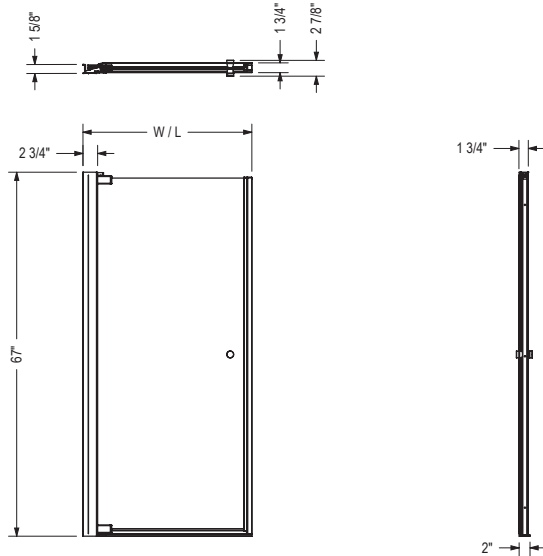

Madono Pivot Shower Door 28 1/2-30 1/2 x 67 in. 6 mm

Model number:

105416

Dimensions: 28 1/2-30 1/2" x 67" **Installation:** Alcove

Door Type: Pivot

Standard Features:

- 1-panel 1/4 in./6 mm frameless pivot door for alcove shower
- Chrome knob for a clean simple look
- Reversible door for left or right opening

Madono Pivot Shower Door 28 1/2-30 1/2 x 67 in. 6 mm

Model number:

105416

Dimensions: 28 1/2-30 1/2" x 67" **Installation:** Alcove

Door Type: Pivot

STANDARD

Code	Description	H	W / L
105420/105419	Madono / Insight 24-1/2" - 26-1/2"	67"	24-1/2" - 26-1/2"
105416/105316	Madono / Insight 28-1/2" - 30-1/2"	67"	28-1/2" - 30-1/2"
105417/105317	Madono / Insight 31-1/2" - 33-1/2"	67"	31-1/2" - 33-1/2"
105418/105318	Madono / Insight 34-1/2" - 36-1/2"	67"	34-1/2" - 36-1/2"

All dimensions are approximate. Structure measurements must be verified against the unit to ensure proper fit.

Dimensions:

28 1/2-30 1/2 x 67 in.
(724-775 x 1702 mm)

Glass Thickness:

1/4 in. (6 mm)

Weight:

23 (584 mm)

Maximum access:

25 1/2 (584 mm)

Project:

Contractor:

Representative:

Date:

Tel: