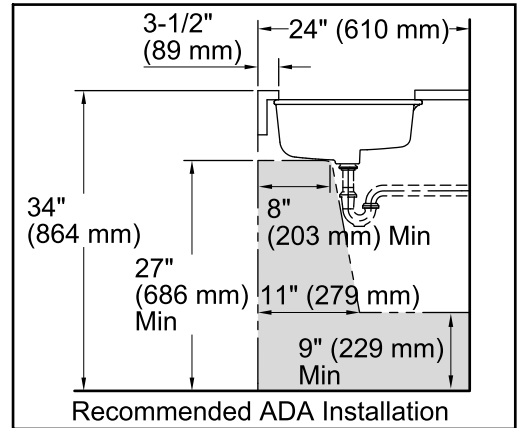

Verticyl® Rectangle

Under-mount Bathroom Sink

K-2882

Features

- Vitreous china.
- Under-mount.
- Rectangular basin with contemporary design.
- With overflow.
- No faucet holes; requires wall- or counter-mount faucet.
- 17-1/4" (438 mm) x 13" (330 mm)

Verticyl® Rectangle

Under-mount Bathroom Sink

K-2882

Technical Information

All product dimensions are nominal.

- Bowl configuration: Single
Installation: Under-mount
Bowl area (Only): Length: 17-1/4" (438 mm)
Width: 13" (330 mm)
Water depth: 3-1/8" (79 mm)
Drain hole: 1-3/4" (44 mm)
Template: 1109226-7, required, not included