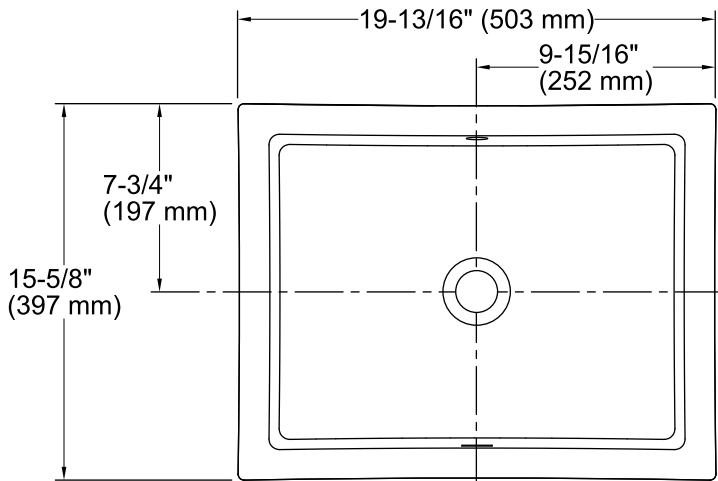

Verticyl® Rectangle

Under-mount Bathroom Sink

K-2882

Features

- Vitreous china.
- Under-mount.
- Rectangular basin with contemporary design.
- With overflow.
- No faucet holes; requires wall- or counter-mount faucet.
- 17-1/4" (438 mm) x 13" (330 mm)

Verticyl® Rectangle

Under-mount Bathroom Sink

K-2882

Technical Information

All product dimensions are nominal.

- Bowl configuration: Single
Installation: Under-mount
Bowl area (Only): Length: 17-1/4" (438 mm)
Width: 13" (330 mm)
Water depth: 3-1/8" (79 mm)
Drain hole: 1-3/4" (44 mm)
Template: 1109226-7, required, not included