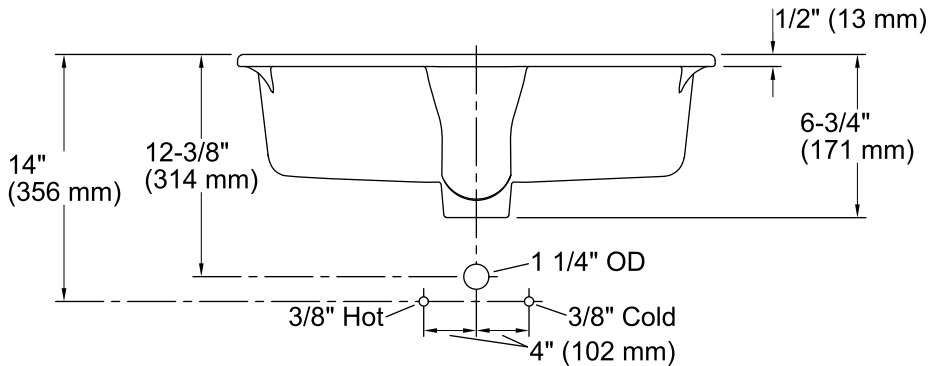

Verticyl® Rectangle

Under-mount Bathroom Sink

K-2882

Features

- Vitreous china.
- Under-mount.
- Rectangular basin with contemporary design.
- With overflow.
- No faucet holes; requires wall- or counter-mount faucet.
- 17-1/4" (438 mm) x 13" (330 mm)

Verticyl® Rectangle

Under-mount Bathroom Sink

K-2882

Technical Information

All product dimensions are nominal.

- Bowl configuration: Single
Installation: Under-mount
Bowl area (Only): Length: 17-1/4" (438 mm)
Width: 13" (330 mm)
Water depth: 3-1/8" (79 mm)
Drain hole: 1-3/4" (44 mm)
Template: 1109226-7, required, not included