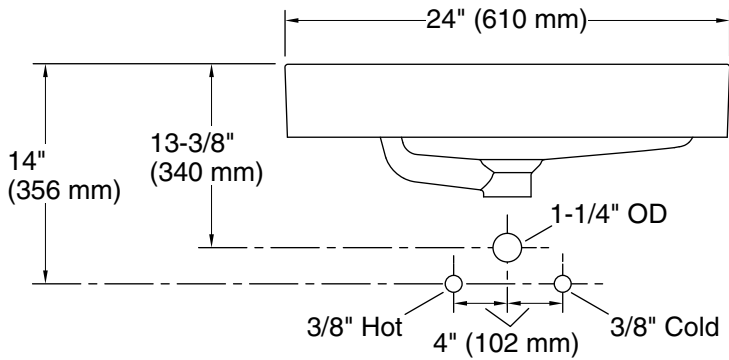

Features

- Vanity top with integrated sink
- Deep square basin with a contemporary design minimizes splash
- Corner faucet deck with raised edge maximizes space and keeps water from spilling onto countertop
- Single faucet hole
- Storage deck provides a convenient, dry space to set small items
- Pair with Spacity™ dual-sided tray and washboard to store products or wash clothing (sold separately)
- Thin angled edges allow you to customize your storage with hanging accessories (sold separately)
- Rear drain placement increases vanity cabinet storage space underneath
- Unique side slotted overflow creates a sleek look
- Glazed finish is easy to clean

Material

- Fireclay

Installation

- Vanity top

Codes/Standards

ASME A112.19.2/CSA B45.1
IAPMO Certification

KOHLER® One-Year Limited Warranty

See website for detailed warranty information.

Available Colors/Finishes

Color tiles intended for reference only.

Color	Code	Description
-------	------	-------------

	0	White
---	---	-------

Technical Information

All product dimensions are nominal.
 Min. base cabinet width: 24" (610 mm)