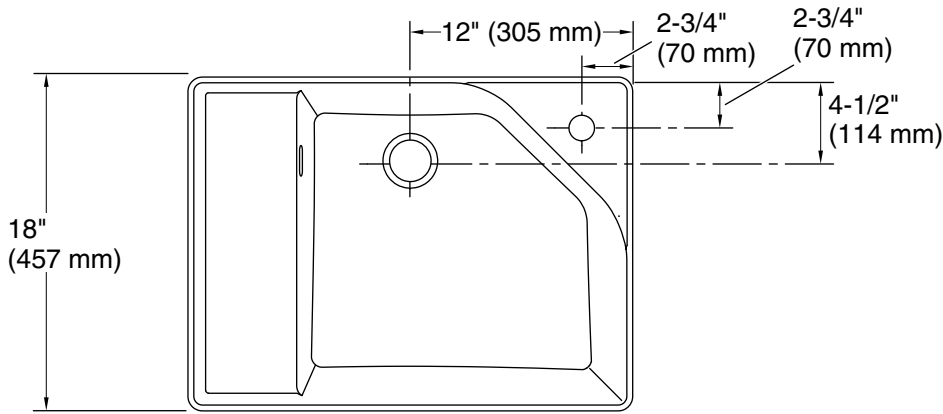

Features

- Vanity top with integrated sink
- Deep square basin with a contemporary design minimizes splash
- Corner faucet deck with raised edge maximizes space and keeps water from spilling onto countertop
- Single faucet hole
- Storage deck provides a convenient, dry space to set small items
- Pair with Spacity™ dual-sided tray and washboard to store products or wash clothing (sold separately)
- Thin angled edges allow you to customize your storage with hanging accessories (sold separately)
- Rear drain placement increases vanity cabinet storage space underneath
- Unique side slotted overflow creates a sleek look
- Glazed finish is easy to clean

Available Colors/Finishes

Color tiles intended for reference only.

Color	Code	Description
-------	------	-------------

	0	White
---	---	-------

Technical Information

All product dimensions are nominal.
 Min. base cabinet width: 24" (610 mm)