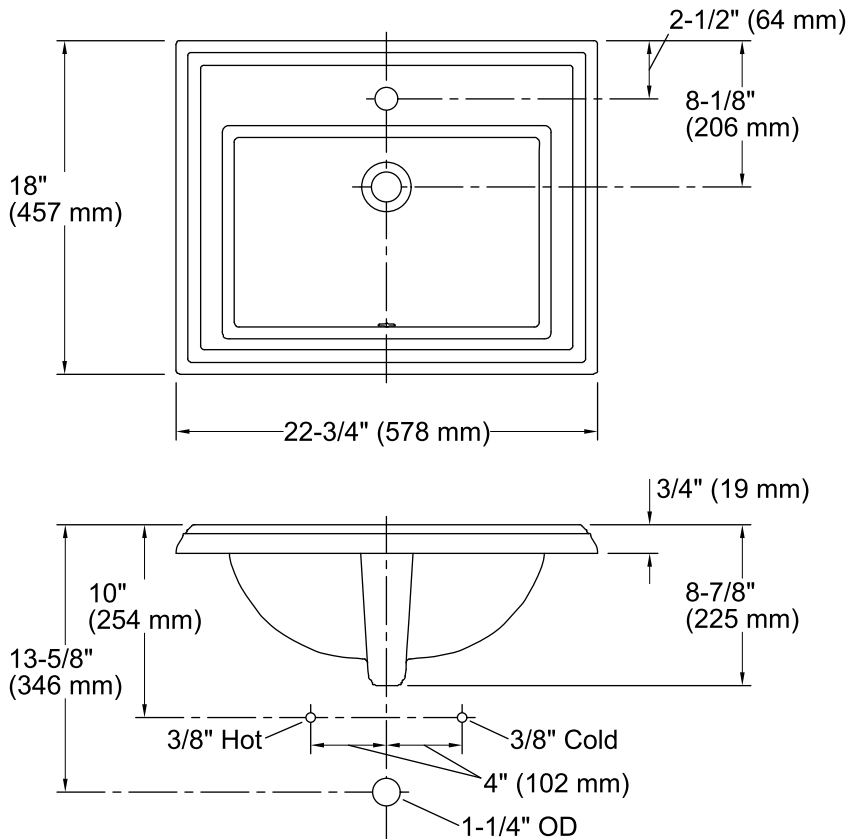

**Memoirs® Stately**  
Drop-in Bathroom Sink  
**K-2337-1**

**Features**

- Vitreous china.
- Drop-in.
- Rectangular basin.
- With overflow.
- Single faucet hole.
- Coordinates with other products in the Memoirs collection.
- 22-3/4" (578 mm) x 18" (457 mm)

### Technical Information

All product dimensions are nominal.

Bowl configuration:	Single
Installation:	Drop-in
Bowl area (Only):	Length: 17" (432 mm) Width: 10" (254 mm) Water depth: 5" (127 mm)
Number of deck holes:	1
Faucet hole(s):	1-3/8" (35 mm)
Drain hole:	1-3/4" (44 mm)
Template:	1003676, required, included