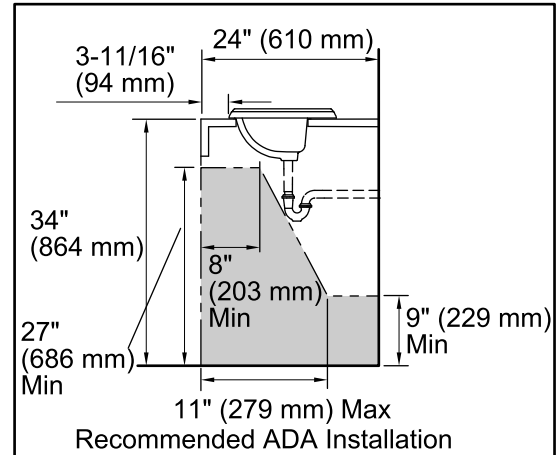

**Memoirs® Stately**  
Drop-in Bathroom Sink  
**K-2337-1**

**Features**

- Vitreous china.
- Drop-in.
- Rectangular basin.
- With overflow.
- Single faucet hole.
- Coordinates with other products in the Memoirs collection.
- 22-3/4" (578 mm) x 18" (457 mm)

### Technical Information

All product dimensions are nominal.

Bowl configuration:	Single
Installation:	Drop-in
Bowl area (Only):	Length: 17" (432 mm) Width: 10" (254 mm) Water depth: 5" (127 mm)
Number of deck holes:	1
Faucet hole(s):	1-3/8" (35 mm)
Drain hole:	1-3/4" (44 mm)
Template:	1003676, required, included