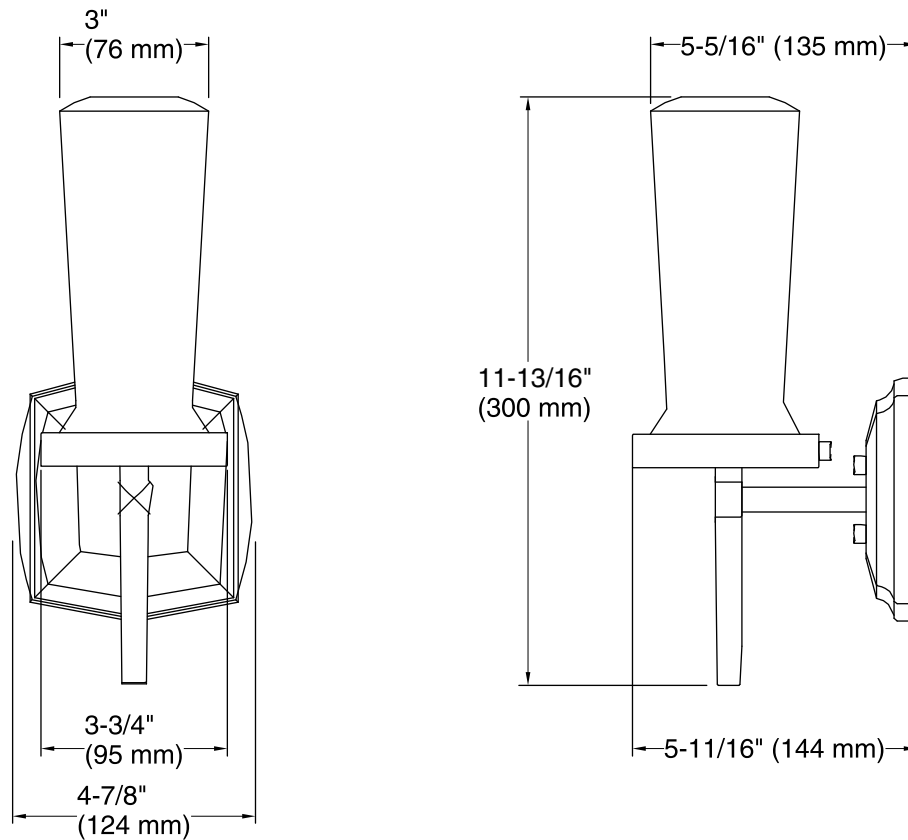

Technical Information

All product dimensions are nominal.

Notes

Install this product according to the installation guide.