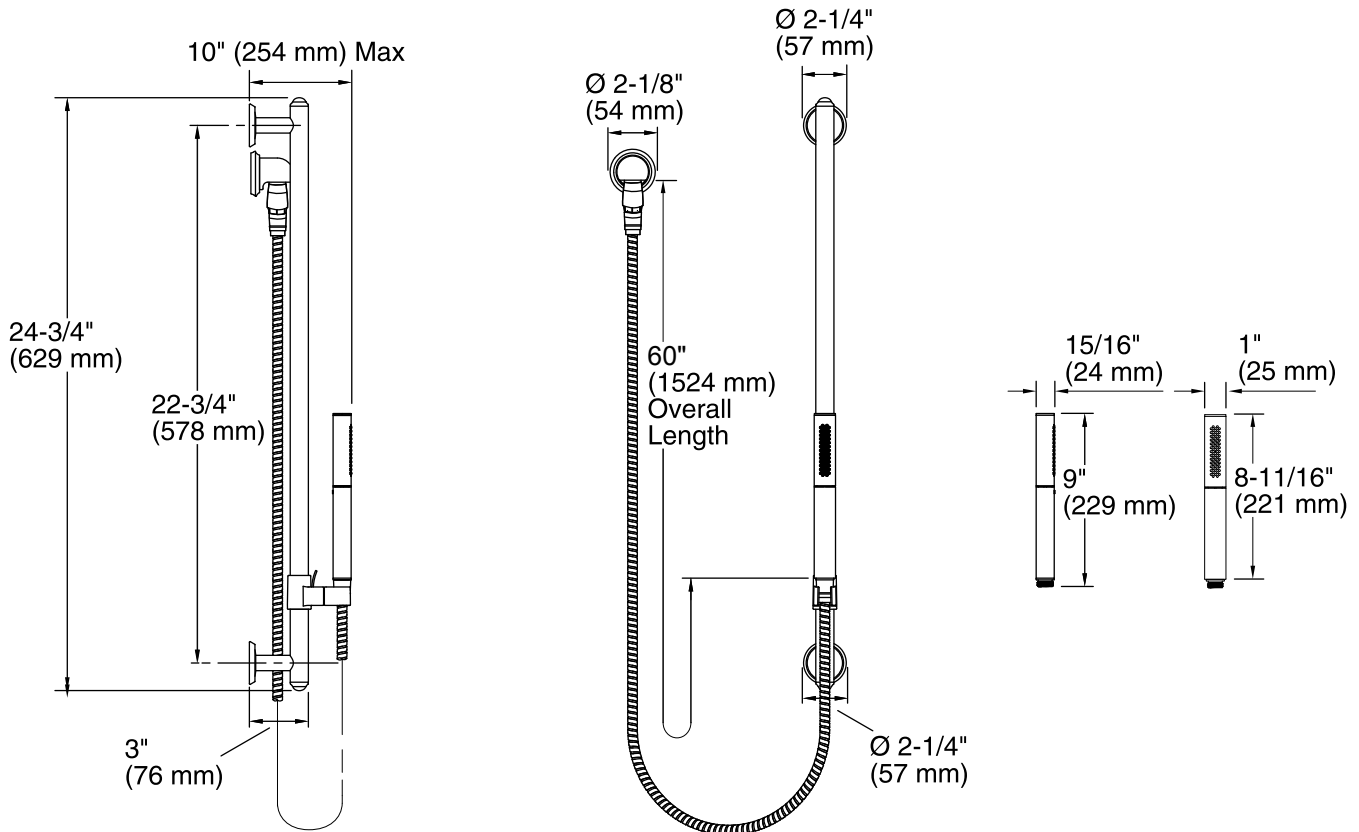

Features

- Includes multifunction handshower, Slidebar with trim, 60" hose, supply elbow and vacuum breaker.
- Features the Shift™ ellipse multifunction handshower.
- KOHLER finishes resist corrosion and tarnishing, exceeding industry durability standards over two times.
- MasterClean™ sprayface resists hard water buildup and is easy to clean.

Components

Product includes:

- K-9660 Vacuum Breaker
- K-9514 60" Shower Hose
- K-974 Slidebar Trim Kit
- K-9069 Shower Slidebar
- K-10257 Multifunction Handshower

OBC

Codes/Standards

ASME A112.18.1/CSA B125.1
DOE - Energy Policy Act 1992
California Energy Commission (CEC)
OBC

	CP	Polished Chrome
	BN	Vibrant® Brushed Nickel

Technical Information

All product dimensions are nominal.

Handshower:

Rated maximum flow: 2.5 gal/min (9.5 l/min)

Pressure: 80 psi (5.5 bar)

Notes

Install this product according to the installation guide.

IMPORTANT! The slidebar must be mounted to stud framing at both the top and bottom mounting locations. Do not use or depend on plastic wall anchors to attach the slidebar.

Model includes handshower with vacuum breaker. Plumbing codes may require a vacuum breaker be installed in-line to handshowers. Consult with local plumbing codes.