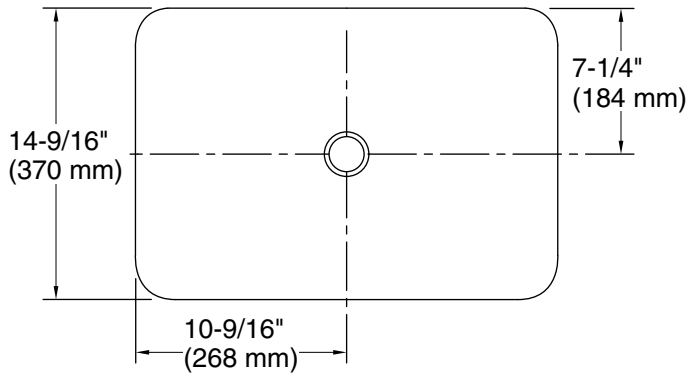

	0	White
--	---	-------

Dutchmaster Midnight Floral™ Carillon® Rectangle Bathroom Sink

Recommended ADA Installation

Standard Installation

Technical Information

All product dimensions are nominal.

- Bowl configuration: Single
- Installation: Drop-in
- Bowl area (Only): Length: 21-1/8" (536 mm)
Width: 14-9/16" (370 mm)
Bowl depth: 4-1/8" (105 mm)
Water depth: 4-1/8" (105 mm)
- Template: 1242828, required, included