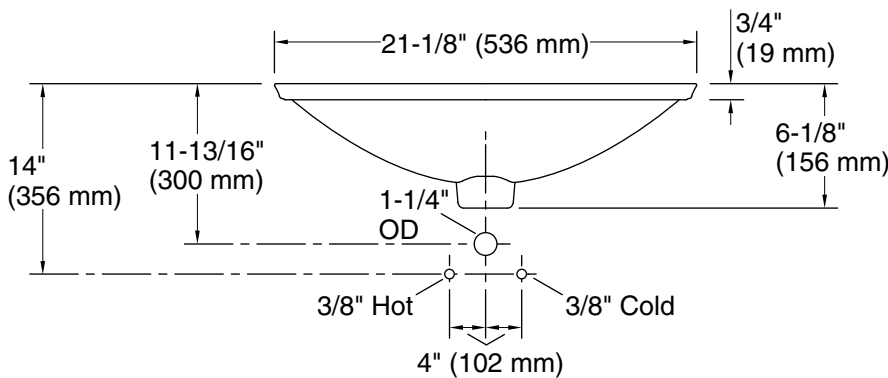

	0	White
--	---	-------

Dutchmaster Midnight Floral™ Carillon® Rectangle Bathroom Sink

Recommended ADA Installation

Standard Installation

Technical Information

All product dimensions are nominal.

- Bowl configuration: Single
- Installation: Drop-in
- Bowl area (Only): Length: 21-1/8" (536 mm)
Width: 14-9/16" (370 mm)
Bowl depth: 4-1/8" (105 mm)
Water depth: 4-1/8" (105 mm)
- Template: 1242828, required, included