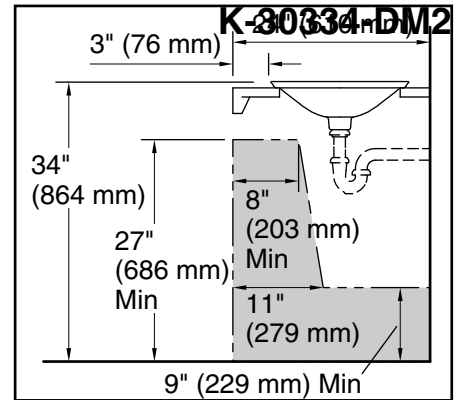

	0	White
--	---	-------

Dutchmaster Midnight Floral™ Carillon® Rectangle Bathroom Sink

Recommended ADA Installation

Standard Installation

Technical Information

All product dimensions are nominal.

- Bowl configuration: Single
- Installation: Drop-in
- Bowl area (Only): Length: 21-1/8" (536 mm)
Width: 14-9/16" (370 mm)
Bowl depth: 4-1/8" (105 mm)
Water depth: 4-1/8" (105 mm)
- Template: 1242828, required, included