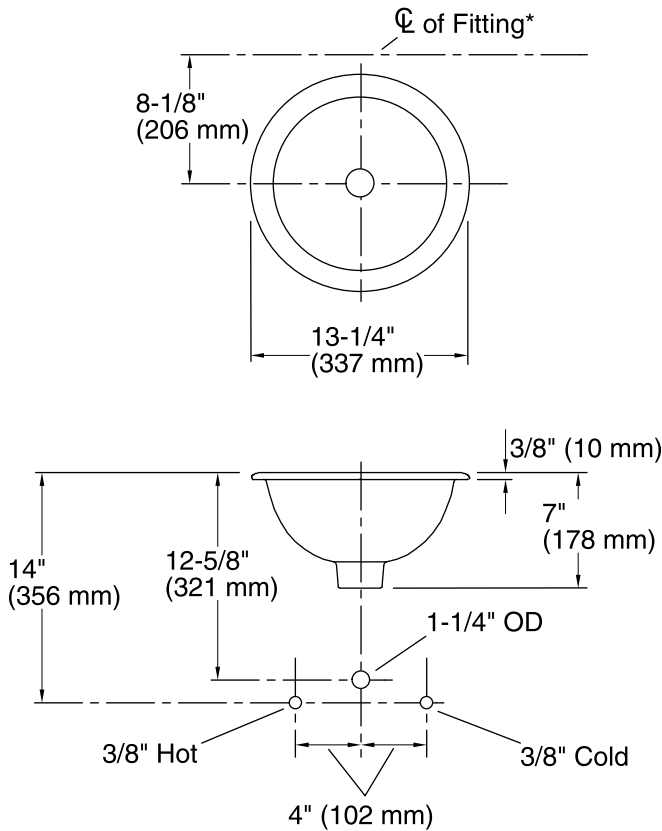

### Available Color/Finishes

*Color tiles intended for reference only.*

Color	Code	Description
-------	------	-------------

	0	White
	96	Biscuit
	47	Almond

	A
Drop-in	4-3/8" (137 mm)
Under-mount (shown)	4-3/8" (137 mm)

## Technical Information

All product dimensions are nominal.

Installation:	Drop-in, Under-mount
Bowl area:	Diameter: 10-5/8" (270 mm) Water depth: 4-3/4" (121 mm)
Drain hole:	1-3/4" (44 mm)
Template:	116214-7, required, included

## Notes

Install this product according to the installation instructions.

Spout must be a minimum of 4-1/2" (114 mm) long for adequate clearance into bathroom sink. Supplied basin clamp assembly for under-mount installation requires 1" (25 mm) minimum countertop thickness. Installer must supply hardware for thinner countertops.