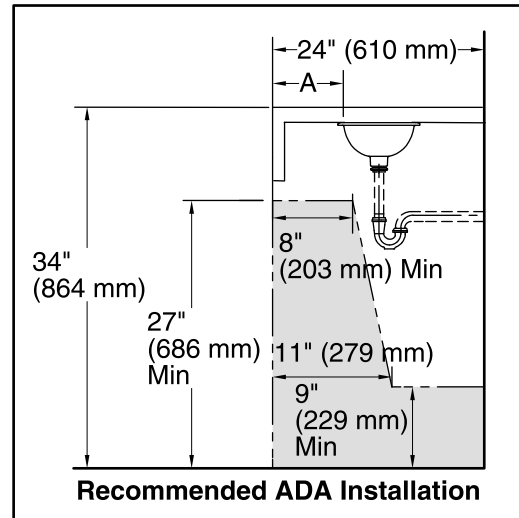

### Available Color/Finishes

*Color tiles intended for reference only.*

Color	Code	Description
-------	------	-------------

	0	White
	96	Biscuit
	47	Almond

	A
Drop-in	4-3/8" (137 mm)
Under-mount (shown)	4-3/8" (137 mm)

## Technical Information

All product dimensions are nominal.

Installation:	Drop-in, Under-mount
Bowl area:	Diameter: 10-5/8" (270 mm) Water depth: 4-3/4" (121 mm)
Drain hole:	1-3/4" (44 mm)
Template:	116214-7, required, included

## Notes

Install this product according to the installation instructions.

Spout must be a minimum of 4-1/2" (114 mm) long for adequate clearance into bathroom sink. Supplied basin clamp assembly for under-mount installation requires 1" (25 mm) minimum countertop thickness. Installer must supply hardware for thinner countertops.