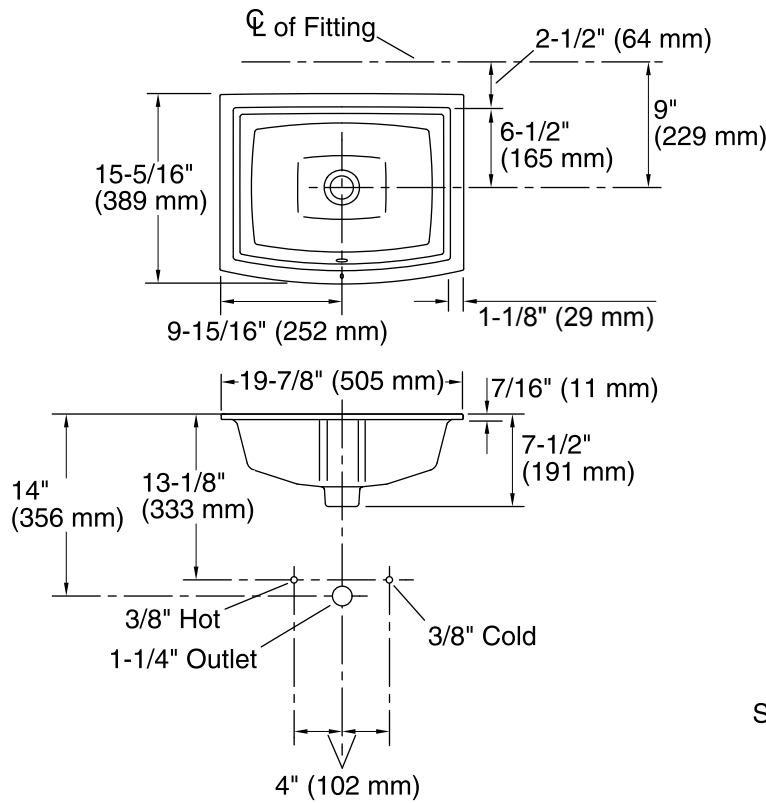

Standard Installation