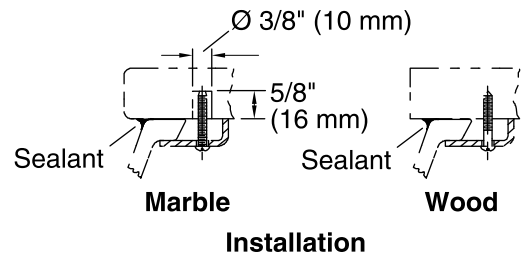

Notes

Install this product according to the installation instructions.

NOTICE: Countertop manufacturer or cutter must use the cut-out template provided with the product, or a current one provided by Kohler Co. (call 1-800-4-KOHLER). Kohler Co. is not responsible for cutout errors when the incorrect cut-out template is used.

ADA compliant when installed to the specific requirements of these regulations.

Technical Information

All product dimensions are nominal.

- Bowl configuration: Single
- Installation: Under-mount
- Bowl area (Only):
  - Length: 17-5/8" (448 mm)
  - Width: 13" (330 mm)
  - With overflow: Yes
  - Water depth: 3-3/4" (95 mm)
- Drain hole: 1-3/4" (44 mm)
- Template: 1224722-7, required, not included