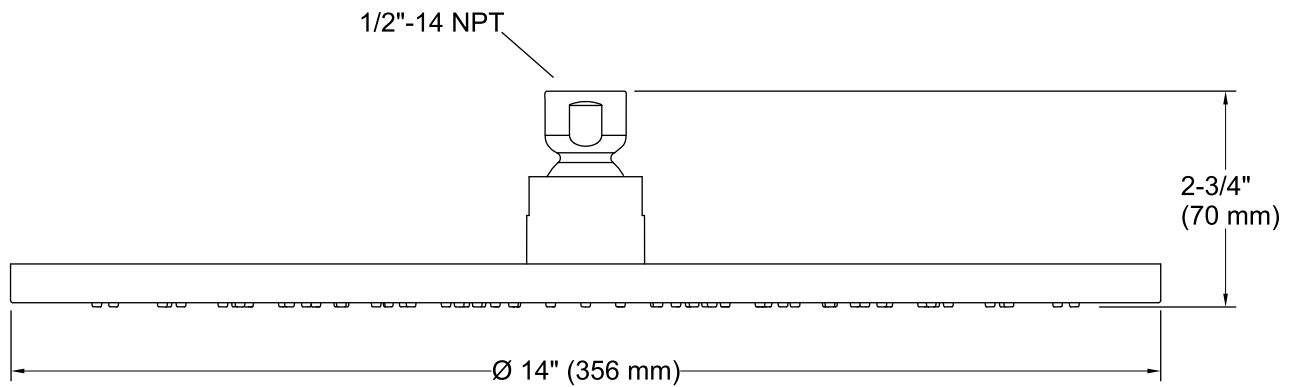

Technical Information

All product dimensions are nominal.

Notes

Install this product according to the installation instructions.