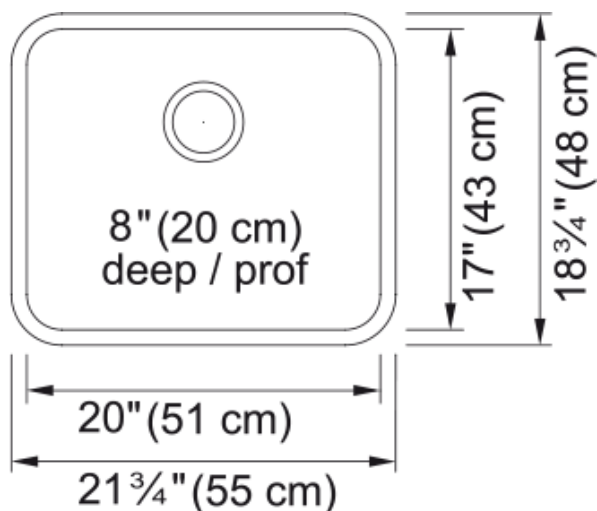

Steel Queen Undermount Sink QSUA1922-8 | 122.0486.890

Steel Queen 21.75-in x 18.75-in Undermount Single Bowl Stainless Steel Kitchen Sink. For versatile durability at a great value, a Kindred Steel Queen undermount single bowl sink will evoke an essence of charm in your kitchen. Designed for performance with smooth edges and a bright satin finish that will stand up to everyday tasks. Steel Queen sinks are made from durable 20-gauge stainless steel with a finish that will stand up to the demands of everyday life. Backed with a limited lifetime warranty, you can trust that this Kindred sink will provide you with reliable performance for years to come.

Aspect

Sink type	Sink
Type of material	Stainless steel
Number of bowls	1
Color	Steel
Surface finish	Silk

Product Dimensions

Length (right to left)	21.654
Width (front to back)	18.898
Large bowl size: right to left	20.079
Large bowl size: front to back	16.929
Large bowl: depth	7.874

Installation

Minimum cabinet size	24"
----------------------	-----

Product specifications

Installation type	Undermount
Drain hole	3 1/2"
Position of drainer	No drainer

Product identification

Product brand	Kindred
Collection	Steel Queen
Certified by	CSA