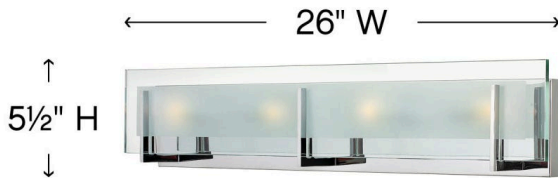

LATITUDE

5654CM

LARGE FOUR LIGHT VANITY

Latitude is contemporary and sleek, finding its true beauty in the minimalist design. The slim glass panel features rectangular etching while the subtle, split fork frames add understated architectural style.

DETAILS	
FINISH:	Chrome
MATERIAL:	Steel
GLASS:	Inside Etched Clear
DIMMABLE:	Yes

DIMENSIONS	
WIDTH:	26"
HEIGHT:	5.5"
WEIGHT:	8.5lb
BACK PLATE:	25"W X 4.75"H
EXTENSION:	4"
TOP TO OUTLET:	3.25"

LIGHT SOURCE	
LIGHT SOURCE:	Socketed
WATTAGE:	4-60w G-9 *Included or 4-5w G9 LED, 60w Equiv.
VOLTAGE:	120v

SHIPPING	
CARTON LENGTH:	29
CARTON WIDTH:	7.5
CARTON HEIGHT:	7.5
CARTON WEIGHT:	10

PRODUCT DETAILS:

- This fixture must be installed with shades/glass facing up toward the ceiling
- Suitable for use in damp locations as defined by NEC and CEC. Meets United States UL Underwriters Laboratories & CSA Canadian Standards Association Product Safety Standards.
- Sparkling chrome with reflective finish
- Bold silhouette with dramatic details creates a modern statement
- ADA compliant
- Mounting hardware is hidden on the back plate to ensure a clean silhouette