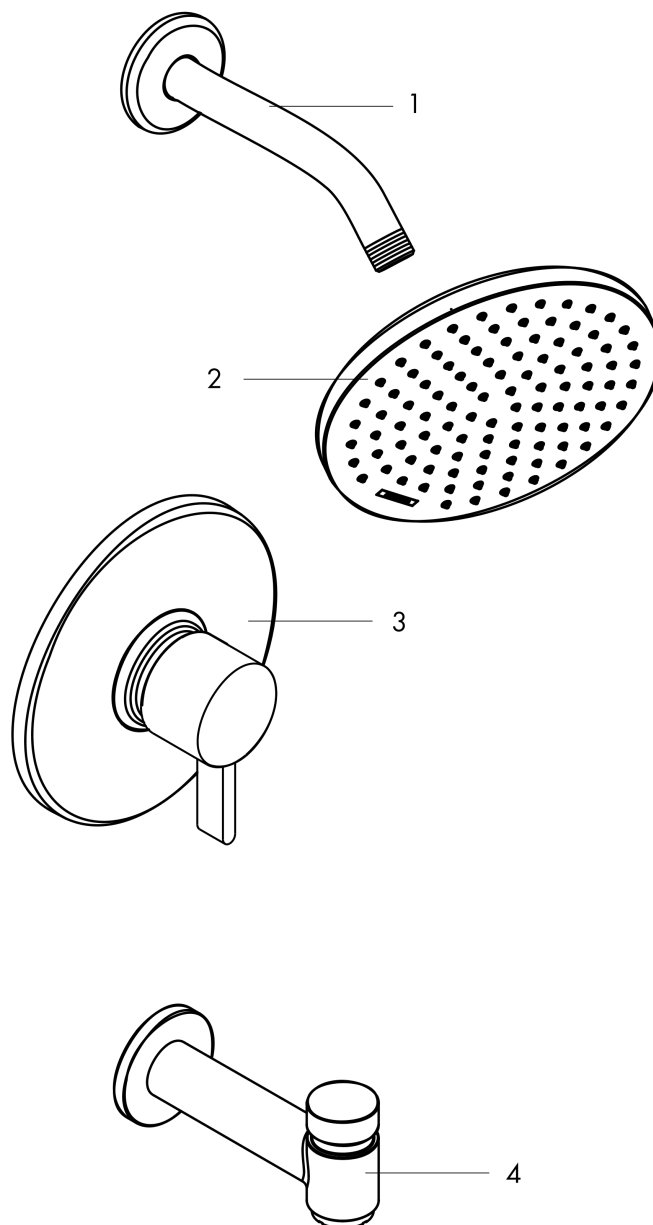

**Vernis Blend**  
**Pressure Balance Tub/Shower Set, 1.5 GPM**  
 Finish: **Chrome** Part no. : **04957000**

**Description**

**Features**

- Consists of: overhead shower, showerarm, single-handle bath and shower faucet, bath tub filler
- Spray pattern: Rain
- Ball-joint: angle-adjustable showerhead
- Maximum flow rate (at 3 bar): 5.7 l/min

**Technology**

**Compliance / Sustainability**

**Product image**

**Scale drawing**

Vernis Blend  
Pressure Balance Tub/Shower Set, 1.5 GPM  
Finish: **Chrome** Part no. : **04957000**

Exploded drawing

Year of production: >04/23

**Vernis Blend**  
**Pressure Balance Tub/Shower Set, 1.5 GPM**  
 Finish: **Chrome** Part no. : **04957000**

**Spare parts list**

Year of production: >04/23

Pos.	Description	Part no.	PC	PU
1	head shower	26093001	0	1
2	shower arm	04186003	0	1
3	Finish set	04233000	0	1
4	spout	72411001	0	1