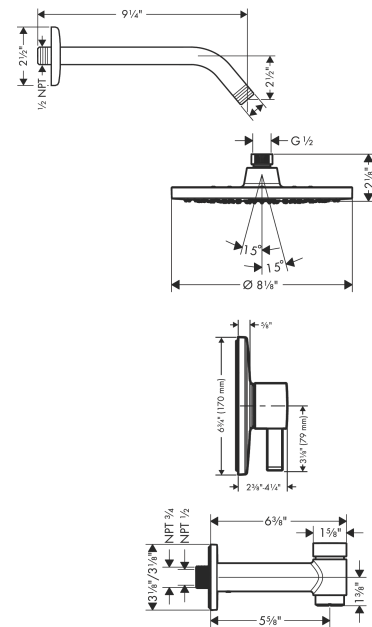

**Vernis Blend**  
**Pressure Balance Tub/Shower Set, 1.5 GPM**  
 Finish: **Chrome** Part no. : **04957000**

**Description**

**Features**

- Consists of: overhead shower, showerarm, single-handle bath and shower faucet, bath tub filler
- Spray pattern: Rain
- Ball-joint: angle-adjustable showerhead
- Maximum flow rate (at 3 bar): 5.7 l/min

**Technology**

**Compliance / Sustainability**

**Product image**

**Scale drawing**

Vernis Blend  
Pressure Balance Tub/Shower Set, 1.5 GPM  
Finish: **Chrome** Part no. : **04957000**

Exploded drawing

Year of production: >04/23

**Vernis Blend**  
**Pressure Balance Tub/Shower Set, 1.5 GPM**  
 Finish: **Chrome** Part no. : **04957000**

**Spare parts list**

Year of production: >04/23

Pos.	Description	Part no.	PC	PU
1	head shower	26093001	0	1
2	shower arm	04186003	0	1
3	Finish set	04233000	0	1
4	spout	72411001	0	1