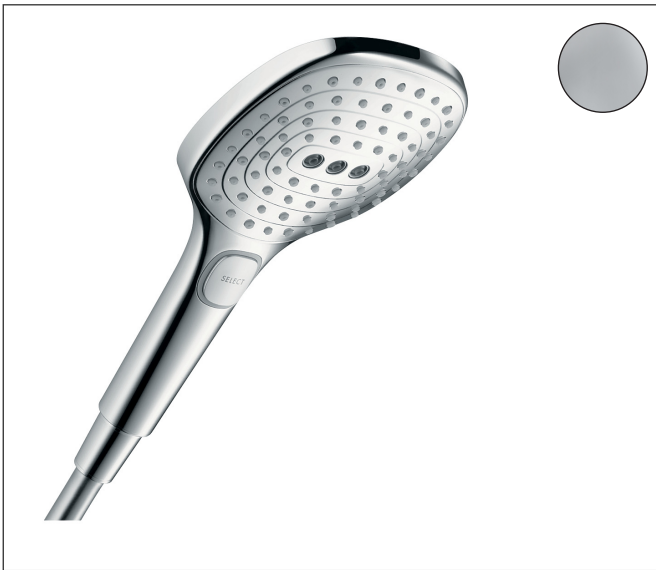

Brand hansgrohe
 Art. Name **Raindance Select E** Handshower 120 3-Jet, 2.5 GPM
 Art. Nr. 26521001
 Surface Chrome

Product Picture

Technology

Spray Types

Features

- Spray type: RainAir, Rain, Whirl
- 78 spray nozzles
- Convenient spray selection via Select button
- Spray disc surface: easy cleanable plastic spray disc
- Max. flow rate: 2.5 GPM