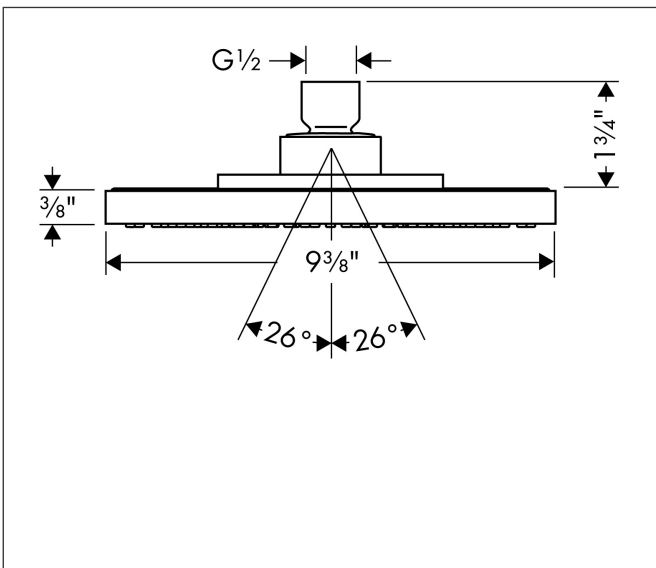

Brand hansgrohe
 Art. Name **Raindance S** Showerhead 240 1-Jet, 2.5 GPM
 Art. Nr. 27474001
 Surface Chrome

Product Picture

Features

- Showerhead size: 9 1/2"
- Spray type: RainAir
- Max. flow rate: 2.5 GPM
- 180 spray nozzles
- Spray disc surface: fully finished matching spray face

Drawing

Technology

Spray Types

Certificates/approvals

Brand hansgrohe
 Art. Name **Raindance S** Showerhead 240 1-Jet, 2.5 GPM
 Art. Nr. 27474001
 Surface Chrome

Required parts (choose one)

Product Picture	Art. Name	Art. Nr.
	hansgrohe Showerarm Raindance 15" Chrome	27413001
	hansgrohe Showerarm Standard 9" Chrome	04186003
	hansgrohe Raindance E Extension Pipe for Ceiling Mount Chrome	27393001
	hansgrohe Showerarm 9" Chrome	27422001