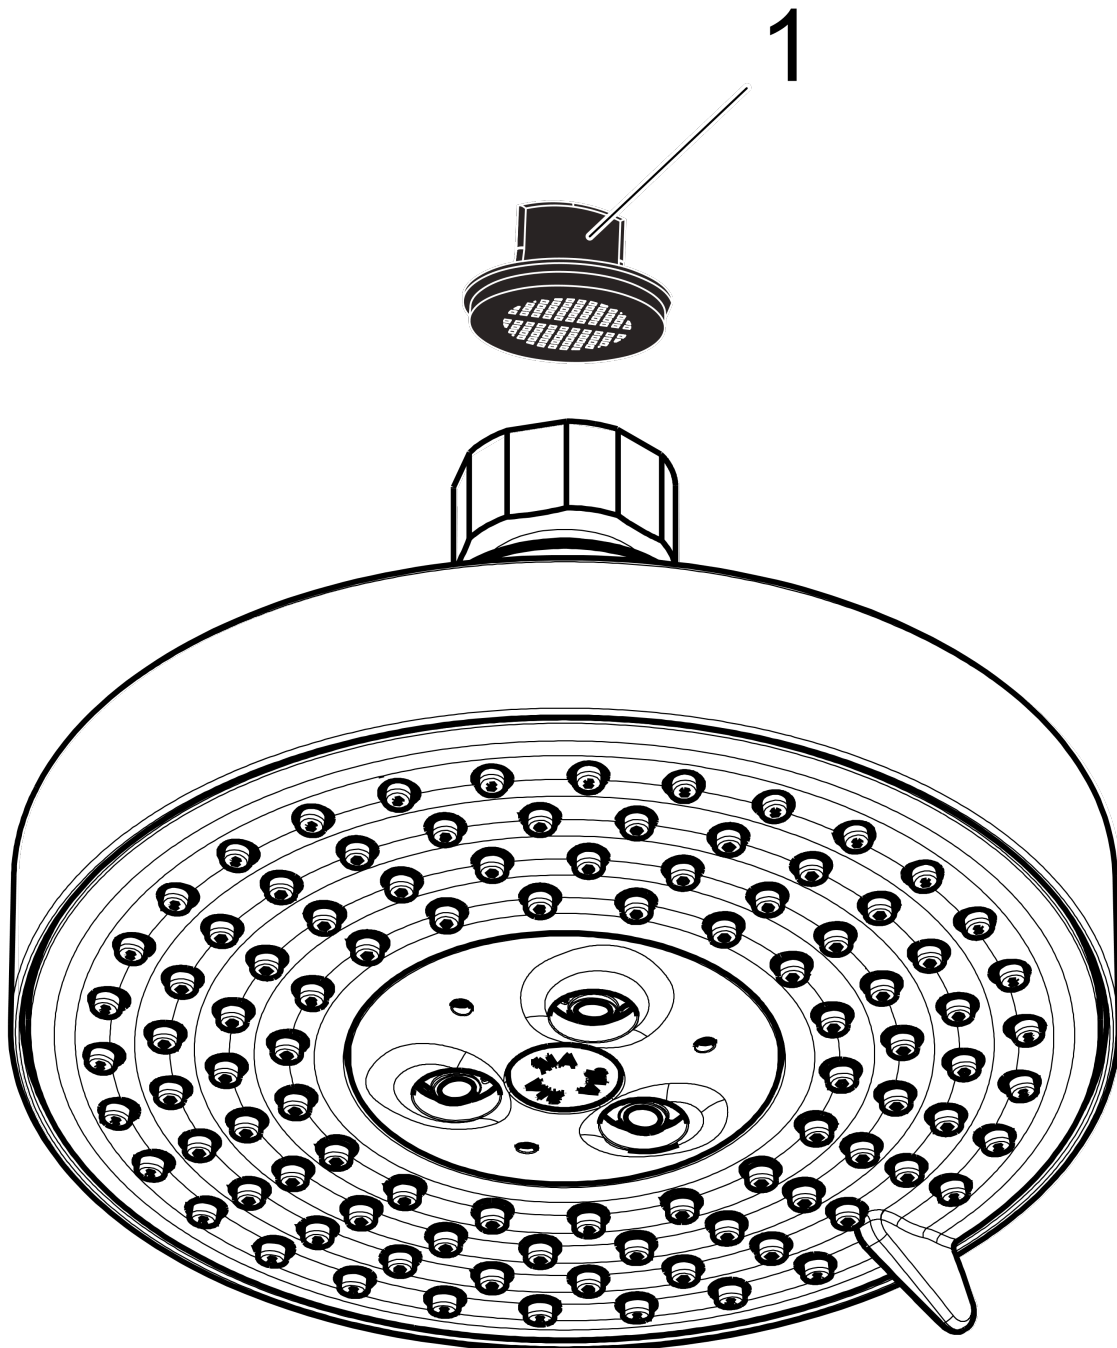

Raindance S
Showerhead 100 3-Jet, 2.0 GPM
 Finish: **chrome** Part no. : **04340000**

Description

Features

- Shower head size: 4"
- Spray modes: RainAir, BalanceAir, Whirl
- 65 spray channels
- Flow: 2.0 GPM (7.6 L/Min)

Item details

List Price \$ 224.00

Technology

Compliance / Sustainability

Product image

Scale drawing

Raindance S
Showerhead 100 3-Jet, 2.0 GPM
Finish: chrome Part no. : 04340000

Exploded drawing

Year of production: >06/10

Raindance S
Showerhead 100 3-Jet, 2.0 GPM
 Finish: **chrome** Part no. : **04340000**

Spare parts list

Year of production: >06/10

Pos.	Description	Part no.	Price	PU
1	filter packing	88649000	-	1