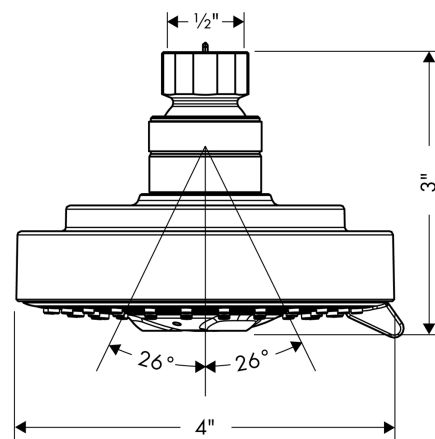

Raindance S
Showerhead 100 3-Jet, 2.0 GPM
 Finish: **chrome** Part no. : **04340000**

Description

Features

- Shower head size: 4"
- Spray modes: RainAir, BalanceAir, Whirl
- 65 spray channels
- Flow: 2.0 GPM (7.6 L/Min)

Item details

List Price \$ 224.00

Technology

Compliance / Sustainability

Product image

Scale drawing

Raindance S
Showerhead 100 3-Jet, 2.0 GPM
Finish: chrome Part no. : 04340000

Exploded drawing

Year of production: >06/10

Raindance S
Showerhead 100 3-Jet, 2.0 GPM
 Finish: **chrome** Part no. : **04340000**

Spare parts list

Year of production: >06/10

Pos.	Description	Part no.	Price	PU
1	filter packing	88649000	-	1