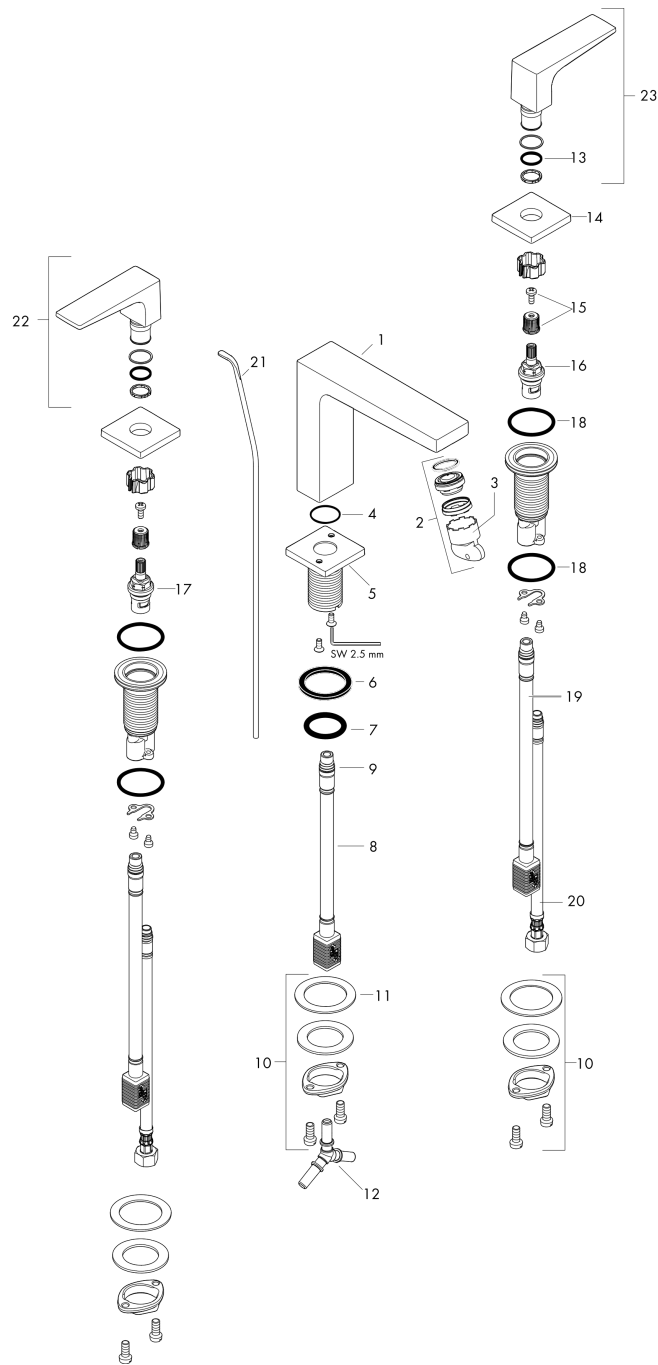

Metropol
Widespread Faucet 110 with Lever Handles and Pop-Up Drain, 1.2 GPM
 Finish: **Brushed Bronze** Part no. : **32516141**

Description

Features

- Consists of: Widespread Faucet, Pop Up Drain
- Handle design: lever handle
- Spray type: Aerated spray
- Maximum flow rate : 1.2 GPM
- 90-degree ceramic valves

Technology

Compliance / Sustainability

Product image

Scale drawing

Metropol
Widespread Faucet 110 with Lever Handles and Pop-Up Drain, 1.2 GPM
 Finish: **Brushed Bronze** Part no. : **32516141**

Exploded drawing

Year of production: >05/20

Metropol

Widespread Faucet 110 with Lever Handles and Pop-Up Drain, 1.2 GPM

Finish: **Brushed Bronze** Part no. : **32516141**

Spare parts list

Year of production: >05/20

Pos.	Description	Part no.	PC	PU
1	spout 110 mm	93021140	0	1
2	aerator M24x1 (4,5 l/min)	93202000	0	1
3	service tool	95661000	0	1
4	O-ring 21x1,5	98219000	0	1
5	escutcheon for spout	92906140	0	1
6	flat seal	98749000	0	1
7	O-ring 26x4	92191000	0	1
8	null	92913000	0	1
9	O-ring 8x1,75	97827000	0	1
10	null	92909000	0	1
11	lever collar	97548000	0	1
12	hose connection angel	92905000	0	1
13	O-Ring 14x1,5	98201000	0	1
14	escutcheon	92915140	0	1
15	handle fixing set	98932000	0	1
16	shut off unit left closing	95366001	0	1
17	shut off unit right closing	98817001	0	1
18	null	92907000	0	1
19	null	92914000	0	1
20	connection hose 18½" M8x0,75 3/8"	96321001	0	1
21	pull rod	96657140	0	1
22	handle for hot water	92916140	0	1
23	handle for cold water	92917140	0	1
a	pop up waste	88509140	0	1