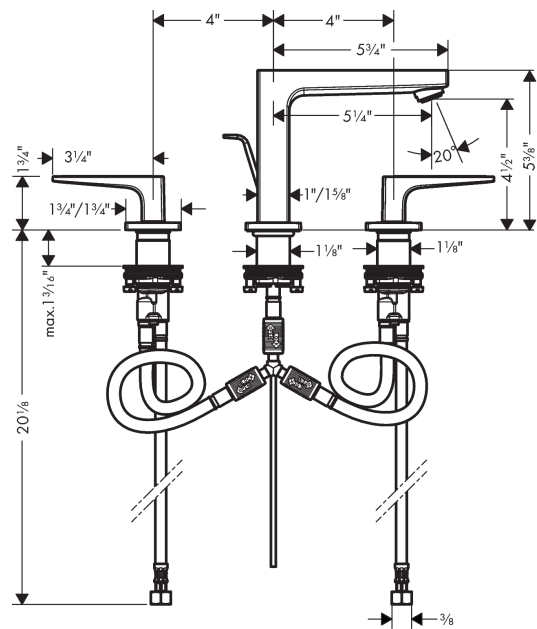

Metropol
Widespread Faucet 110 with Lever Handles and Pop-Up Drain, 1.2 GPM
 Finish: **Brushed Bronze** Part no. : **32516141**

Description

Features

- Consists of: Widespread Faucet, Pop Up Drain
- Handle design: lever handle
- Spray type: Aerated spray
- Maximum flow rate : 1.2 GPM
- 90-degree ceramic valves

Technology

Compliance / Sustainability

Product image

Scale drawing

Metropol
Widespread Faucet 110 with Lever Handles and Pop-Up Drain, 1.2 GPM
 Finish: **Brushed Bronze** Part no. : **32516141**

Exploded drawing

Year of production: >05/20

Metropol

Widespread Faucet 110 with Lever Handles and Pop-Up Drain, 1.2 GPM

Finish: **Brushed Bronze** Part no. : **32516141**

Spare parts list

Year of production: >05/20

Pos.	Description	Part no.	PC	PU
1	spout 110 mm	93021140	0	1
2	aerator M24x1 (4,5 l/min)	93202000	0	1
3	service tool	95661000	0	1
4	O-ring 21x1,5	98219000	0	1
5	escutcheon for spout	92906140	0	1
6	flat seal	98749000	0	1
7	O-ring 26x4	92191000	0	1
8	null	92913000	0	1
9	O-ring 8x1,75	97827000	0	1
10	null	92909000	0	1
11	lever collar	97548000	0	1
12	hose connection angel	92905000	0	1
13	O-Ring 14x1,5	98201000	0	1
14	escutcheon	92915140	0	1
15	handle fixing set	98932000	0	1
16	shut off unit left closing	95366001	0	1
17	shut off unit right closing	98817001	0	1
18	null	92907000	0	1
19	null	92914000	0	1
20	connection hose 18½" M8x0,75 3/8"	96321001	0	1
21	pull rod	96657140	0	1
22	handle for hot water	92916140	0	1
23	handle for cold water	92917140	0	1
a	pop up waste	88509140	0	1