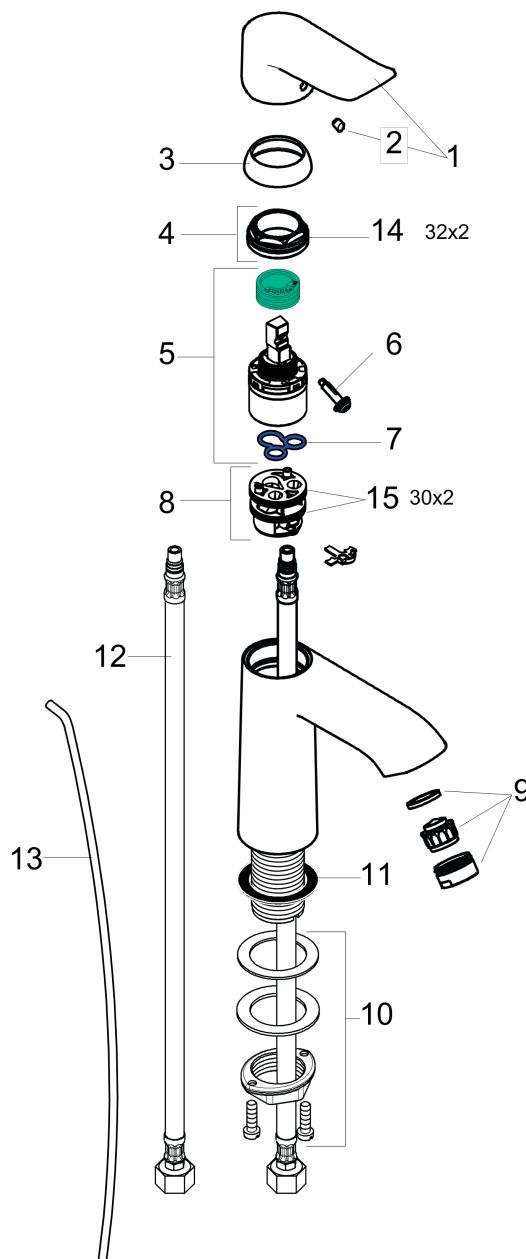

Metris

Single-Hole Faucet 110 with Pop-Up Drain, 1.2 GPM

Finishes : **chrome** Part no. : **31080001**

Description

Features

- Aerated spray
- Flow: 1.2 GPM (4.5 L/Min)
- Ceramic cartridge
- Includes pop-up drain

Item details

List Price \$ 350.00

Technology

Compliance

Product image

Scale drawing

Metris
Single-Hole Faucet 110 with Pop-Up Drain, 1.2 GPM
Finishes : **chrome** Part no. : **31080001**

Exploded drawing

Year of production: >07/16

Metris
Single-Hole Faucet 110 with Pop-Up Drain, 1.2 GPM

 Finishes : **chrome** Part no. : **31080001**

Spare parts list

Year of production: >07/16

Pos.	Description	Part no.	Price	PU
1	handle	95519000	-	1
2	screw cover	96338000	-	1
3	flange	97406000	-	1
4	nut	97209000	-	1
5	cartridge, assy	95646001	-	1
6	locking screw for handle	95140000	-	1
7	seal	95008000	-	1
8	adapter for cartridge	98750000	-	1
9	aerator M24x1 (4,5 l/min)	92877000	-	1
10	fixing set (Ø 32)	13961000	-	1
11	flat seal	98749000	-	1
12	connection hose 18½" M8x0,75 3/8"	96321001	-	1
13	pull rod	96657000	-	1
14	O-Ring 32x2	98193000	-	1
15	O-Ring 30x2	98186000	-	1
a	pop up waste	88509000	-	1
b	aerator M24x1 (3,5 l/min)	92508000	-	1
c	aerator M24x1 (5 l/min)	13185000	-	1
d	aerator swivelling M24x1 (5 l/min)	95928000	-	1