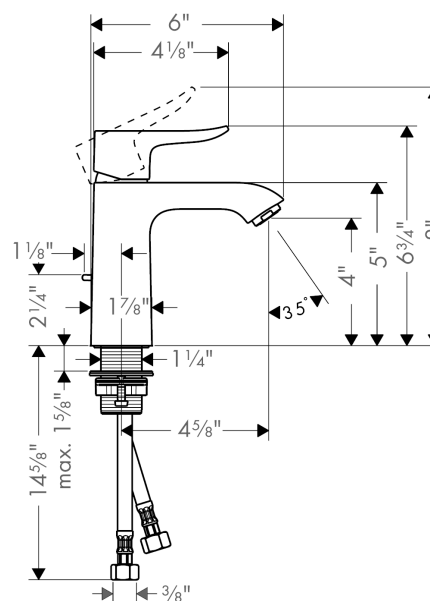

Metris

Single-Hole Faucet 110 with Pop-Up Drain, 1.2 GPM

Finishes : **chrome** Part no. : **31080001**

Description

Features

- Aerated spray
- Flow: 1.2 GPM (4.5 L/Min)
- Ceramic cartridge
- Includes pop-up drain

Item details

List Price \$ 350.00

Technology

Compliance

Product image

Scale drawing

Metris
Single-Hole Faucet 110 with Pop-Up Drain, 1.2 GPM
Finishes : **chrome** Part no. : **31080001**

Exploded drawing

Year of production: >07/16

Metris
Single-Hole Faucet 110 with Pop-Up Drain, 1.2 GPM

 Finishes : **chrome** Part no. : **31080001**

Spare parts list

Year of production: >07/16

Pos.	Description	Part no.	Price	PU
1	handle	95519000	-	1
2	screw cover	96338000	-	1
3	flange	97406000	-	1
4	nut	97209000	-	1
5	cartridge, assy	95646001	-	1
6	locking screw for handle	95140000	-	1
7	seal	95008000	-	1
8	adapter for cartridge	98750000	-	1
9	aerator M24x1 (4,5 l/min)	92877000	-	1
10	fixing set (Ø 32)	13961000	-	1
11	flat seal	98749000	-	1
12	connection hose 18½" M8x0,75 3/8"	96321001	-	1
13	pull rod	96657000	-	1
14	O-Ring 32x2	98193000	-	1
15	O-Ring 30x2	98186000	-	1
a	pop up waste	88509000	-	1
b	aerator M24x1 (3,5 l/min)	92508000	-	1
c	aerator M24x1 (5 l/min)	13185000	-	1
d	aerator swivelling M24x1 (5 l/min)	95928000	-	1