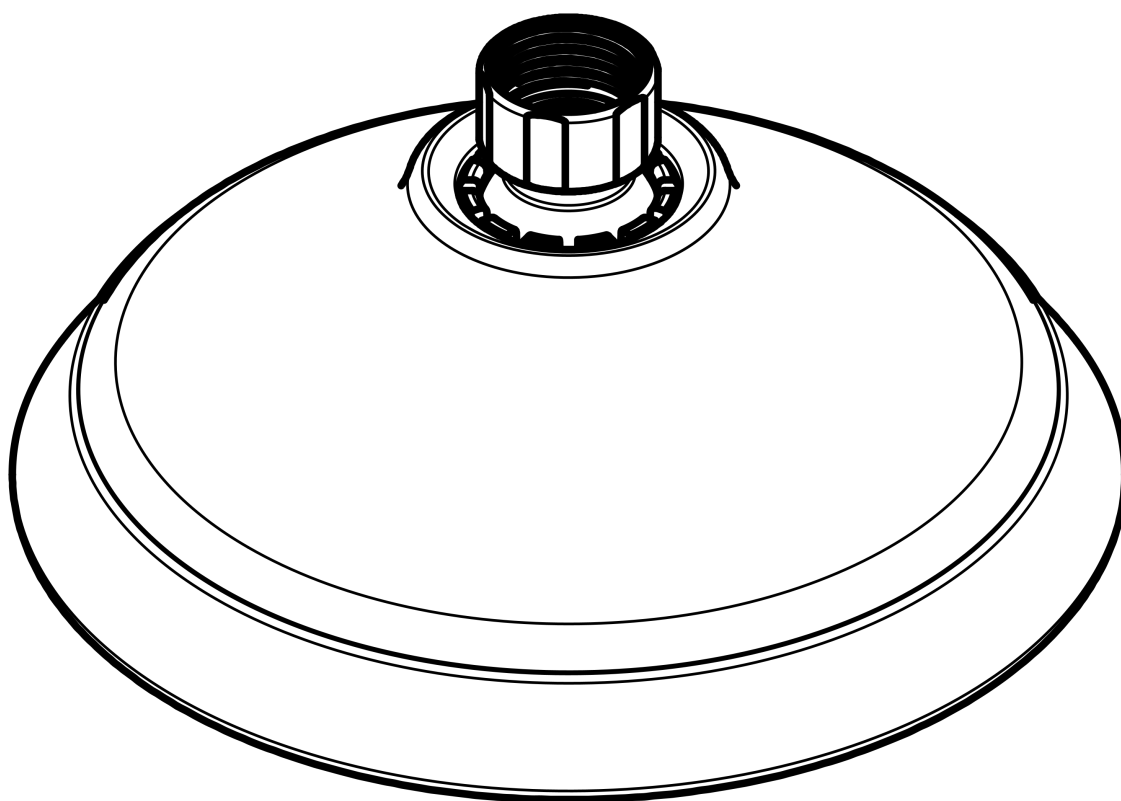

Joleena
Showerhead 150 1-Jet, 1.75 GPM
 Finish: **chrome** Part no. : **04780000**

Description

Features

- Shower head size: 5 3/4"
- Spray modes: Rain
- 45 no-clog spray channels
- Spray face finish: Fully-finished matching spray face
- Flow: 1.75 GPM (6.6 L/Min)

Technology

Compliance / Sustainability

Product image

Scale drawing

Joleena
Showerhead 150 1-Jet, 1.75 GPM
Finish: **chrome** Part no. : **04780000**

Exploded drawing

Year of production: >09/19

Joleena
Showerhead 150 1-Jet, 1.75 GPM
 Finish: **chrome** Part no. : **04780000**