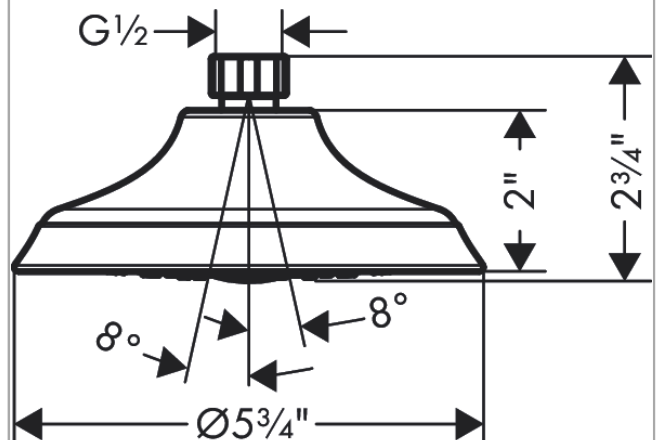

Joleena
Showerhead 150 1-Jet, 1.75 GPM
 Finish: **chrome** Part no. : **04780000**

Description

Features

- Shower head size: 5 3/4"
- Spray modes: Rain
- 45 no-clog spray channels
- Spray face finish: Fully-finished matching spray face
- Flow: 1.75 GPM (6.6 L/Min)

Technology

Compliance / Sustainability

Product image

Scale drawing

Joleena
Showerhead 150 1-Jet, 1.75 GPM
Finish: **chrome** Part no. : **04780000**

Exploded drawing

Year of production: >09/19

Joleena
Showerhead 150 1-Jet, 1.75 GPM
 Finish: **chrome** Part no. : **04780000**