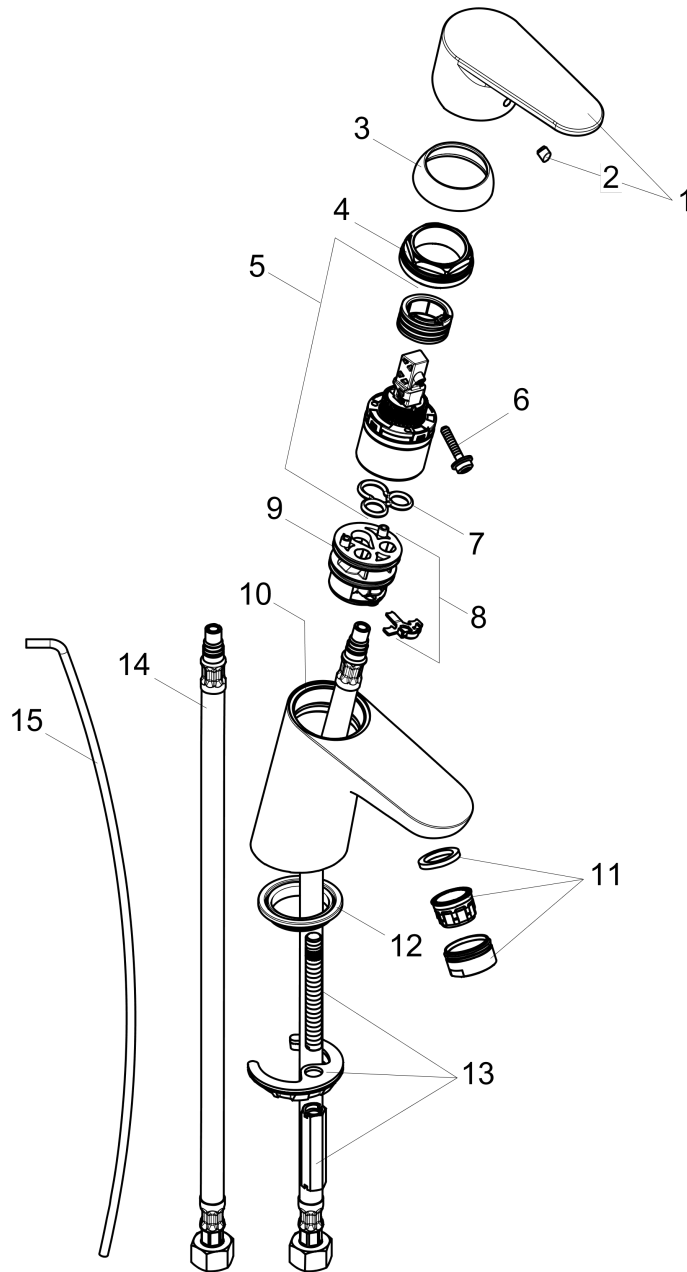

Focus
Single-Hole Faucet 70 with Pop-Up Drain, 1.2 GPM
 Finish: **Chrome** Part no. : **04370000**

Description

Features

- handle design: lever handle
- Spray pattern: Aerated spray
- Maximum flow rate: 1.2 GPM
- ceramic cartridge
- Pop-Up Drain

Item details

List Price \$ 268.00

Technology

Compliance / Sustainability

Product image

Scale drawing

Focus
Single-Hole Faucet 70 with Pop-Up Drain, 1.2 GPM
 Finish: **Chrome** Part no. : **04370000**

Exploded drawing

Year of production: >07/16

Focus

Single-Hole Faucet 70 with Pop-Up Drain, 1.2 GPM

Finish: **Chrome** Part no. : **04370000**

Spare parts list

Year of production: >07/16

Pos.	Description	Part no.	Price	PU
1	handle	98532000	-	1
2	screw cover	96338000	-	1
3	flange	97406000	-	1
4	nut	97209000	-	1
5	cartridge, assy	95646001	-	1
6	locking screw for handle	95140000	-	1
7	seal	95008000	-	1
8	adapter for cartridge	98750000	-	1
9	O-Ring 30x2	98186000	-	1
10	O-ring 35x2	92604000	-	1
11	aerator M24x1 (4,5 l/min)	92877000	-	1
12	seal Ø 42	98722000	-	1
13	fixing set	88508000	-	1
14	connection hose 18½" M8x0,75 3/8"	96321001	-	1
15	pull rod	96657000	-	1
a	pop up waste	88509000	-	1
b	escutcheon	06490000	-	1
c	aerator M24x1 (3,5 l/min)	92508000	-	1