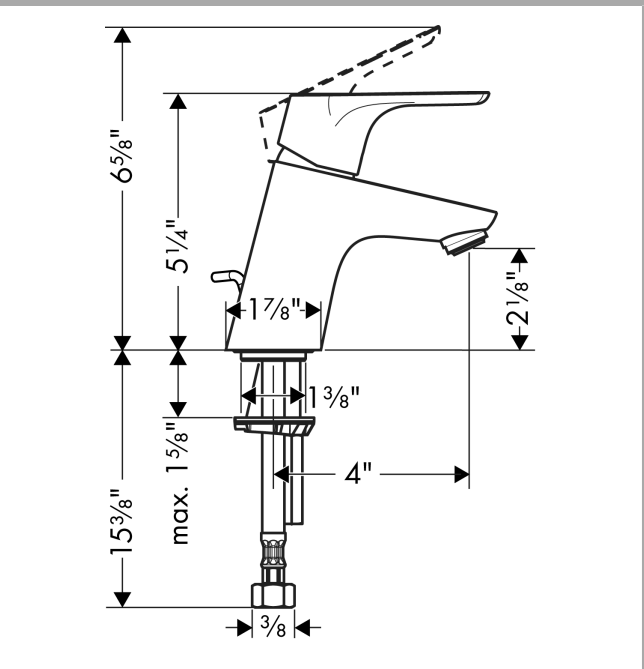

Focus
Single-Hole Faucet 70 with Pop-Up Drain, 1.2 GPM
 Finish: **Chrome** Part no. : **04370000**

Description

Features

- handle design: lever handle
- Spray pattern: Aerated spray
- Maximum flow rate: 1.2 GPM
- ceramic cartridge
- Pop-Up Drain

Item details

List Price \$ 268.00

Technology

Compliance / Sustainability

Product image

Scale drawing

Focus
Single-Hole Faucet 70 with Pop-Up Drain, 1.2 GPM
 Finish: **Chrome** Part no. : **04370000**

Exploded drawing

Year of production: >07/16

Focus

Single-Hole Faucet 70 with Pop-Up Drain, 1.2 GPM

Finish: **Chrome** Part no. : **04370000**

Spare parts list

Year of production: >07/16

Pos.	Description	Part no.	Price	PU
1	handle	98532000	-	1
2	screw cover	96338000	-	1
3	flange	97406000	-	1
4	nut	97209000	-	1
5	cartridge, assy	95646001	-	1
6	locking screw for handle	95140000	-	1
7	seal	95008000	-	1
8	adapter for cartridge	98750000	-	1
9	O-Ring 30x2	98186000	-	1
10	O-ring 35x2	92604000	-	1
11	aerator M24x1 (4,5 l/min)	92877000	-	1
12	seal Ø 42	98722000	-	1
13	fixing set	88508000	-	1
14	connection hose 18½" M8x0,75 3/8"	96321001	-	1
15	pull rod	96657000	-	1
a	pop up waste	88509000	-	1
b	escutcheon	06490000	-	1
c	aerator M24x1 (3,5 l/min)	92508000	-	1