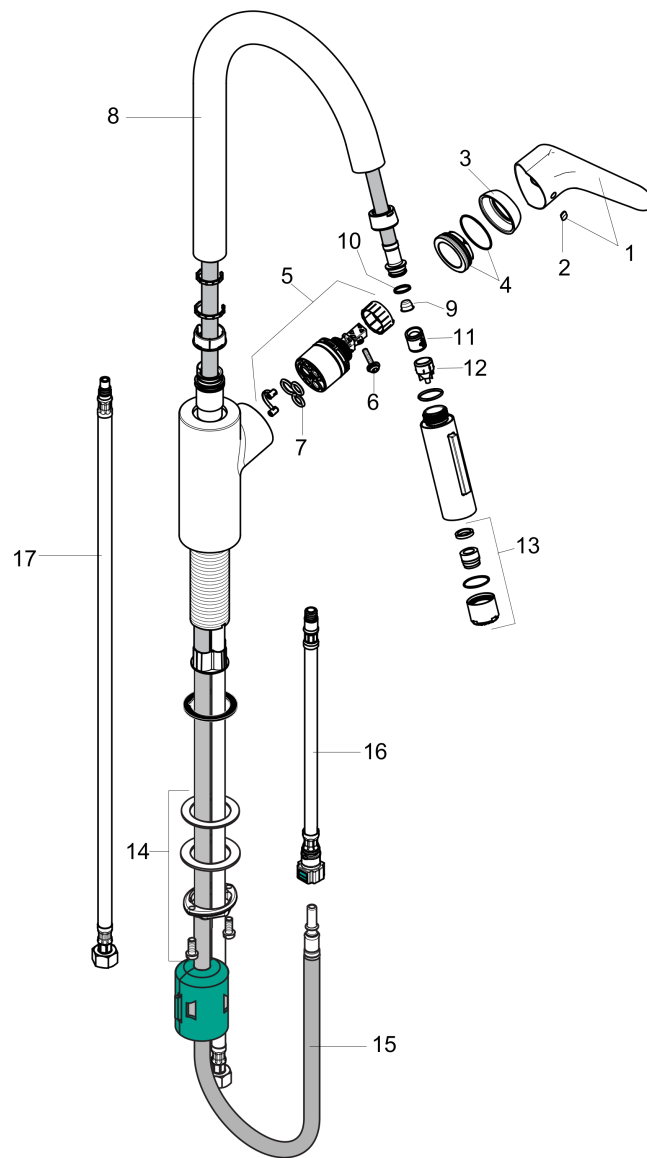

Focus

Prep Kitchen Faucet, 2-Spray Pull-Down, 1.75 GPM

Finishes : **chrome** Part no. : **04506001**

Description

Features

- Swivel range 150°
- Laminar and needle spray
- Toggle spray diverter
- MagFit magnetic sprayhead docking
- Single-hole installation
- Flow: 1.75 GPM (6.6 L/Min)
- Ceramic cartridge
- 3/8" hoses
- Integrated double backflow prevention

Item details

List Price \$ 477.00

Technology

Compliance

Product image

Scale drawing

Focus
Prep Kitchen Faucet, 2-Spray Pull-Down, 1.75 GPM
 Finishes : **chrome** Part no. : **04506001**

Exploded drawing

Year of production: >10/18

Focus

Prep Kitchen Faucet, 2-Spray Pull-Down, 1.75 GPM

Finishes : **chrome** Part no. : **04506001**

Spare parts list

Year of production: >10/18

Pos.	Description	Part no.	Price	PU
1	handle	98460000	-	1
2	screw cover	96338000	-	1
3	flange	95498000	-	1
4	nut	97209000	-	1
5	cartridge, assy	92730000	-	1
6	locking screw for handle	95140000	-	1
7	seal	95008000	-	1
8	filter	97735000	-	1
9	O-ring 11x2	98127000	-	1
10	non return valve	93218000	-	1
11	set of non return valves DW 15	97350000	-	1
12	aerator laminar M22x1 (15 l/min)	95909000	-	1
13	fixing set (Ø 34)	95049000	-	1
14	hose 1,50 m	88624000	-	1
15	connection hose 600 mm M10x1	95561000	-	1
16	connection hose 35½" M8x0,75 3/8"	96316001	-	1
a	handspray	98459001	-	1