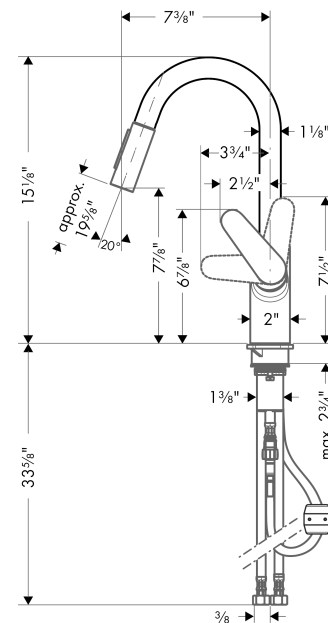

Focus

Prep Kitchen Faucet, 2-Spray Pull-Down, 1.75 GPM

Finishes : **chrome** Part no. : **04506001**

Description

Features

- Swivel range 150°
- Laminar and needle spray
- Toggle spray diverter
- MagFit magnetic sprayhead docking
- Single-hole installation
- Flow: 1.75 GPM (6.6 L/Min)
- Ceramic cartridge
- 3/8" hoses
- Integrated double backflow prevention

Item details

List Price \$ 477.00

Technology

Compliance

Product image

Scale drawing

Focus
Prep Kitchen Faucet, 2-Spray Pull-Down, 1.75 GPM
 Finishes : **chrome** Part no. : **04506001**

Exploded drawing

Year of production: >10/18

Focus

Prep Kitchen Faucet, 2-Spray Pull-Down, 1.75 GPM

Finishes : **chrome** Part no. : **04506001**

Spare parts list

Year of production: >10/18

Pos.	Description	Part no.	Price	PU
1	handle	98460000	-	1
2	screw cover	96338000	-	1
3	flange	95498000	-	1
4	nut	97209000	-	1
5	cartridge, assy	92730000	-	1
6	locking screw for handle	95140000	-	1
7	seal	95008000	-	1
8	filter	97735000	-	1
9	O-ring 11x2	98127000	-	1
10	non return valve	93218000	-	1
11	set of non return valves DW 15	97350000	-	1
12	aerator laminar M22x1 (15 l/min)	95909000	-	1
13	fixing set (Ø 34)	95049000	-	1
14	hose 1,50 m	88624000	-	1
15	connection hose 600 mm M10x1	95561000	-	1
16	connection hose 35½" M8x0,75 3/8"	96316001	-	1
a	handspray	98459001	-	1