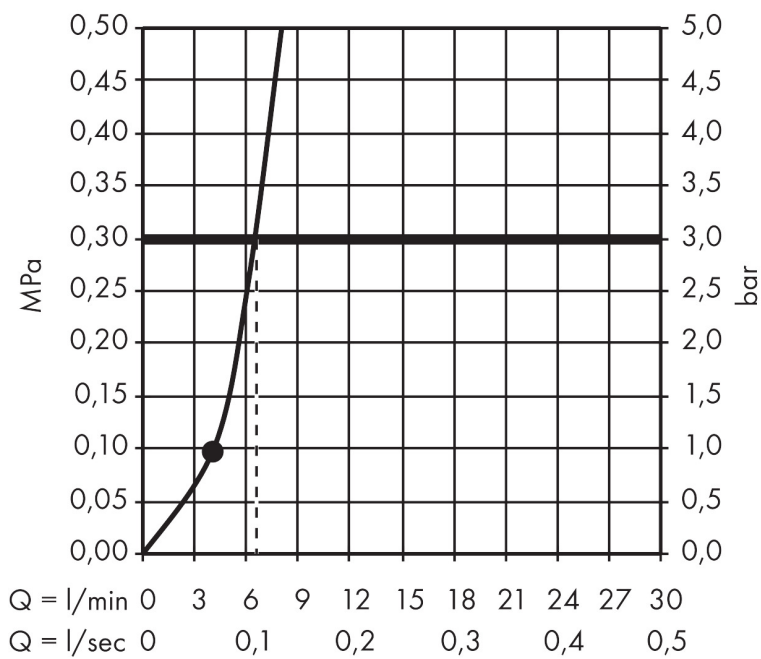

Brand hansgrohe
Art. Name **Croma** Showerhead 220 1-Jet, 2.5 GPM
Art. Nr. 26465001
Surface Chrome

Product Picture

Features

- Showerhead size: 8 5/8"
- Spray type: RainAir
- Max. flow rate: 2.5 GPM
- 107 spray nozzles
- Spray disc surface: fully finished matching spray face

Drawing

Technology

Spray Types

Certificates/approvals

Brand hansgrohe
 Art. Name **Croma** Showerhead 220 1-Jet, 2.5 GPM
 Art. Nr. 26465001
 Surface Chrome

Required parts (choose one)

Product Picture	Art. Name	Art. Nr.
	hansgrohe Showerarm Raindance 15" Chrome	27413001
	hansgrohe Showerarm 9" Chrome	27422001
	hansgrohe Raindance E Extension Pipe for Ceiling Mount Chrome	27393001

Brand hansgrohe
 Art. Name **Croma** Showerhead 220 1-Jet, 2.5 GPM
 Art. Nr. 26465001
 Surface Chrome

Flow Chart

The consumption was measured in combination with the appropriate fittings (thermostat/mixer/in-wall valve) to reflect actual application in practice.