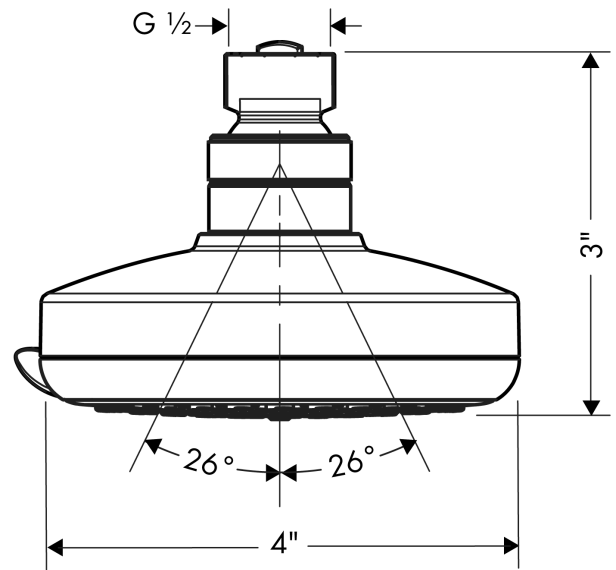

Croma 100
Showerhead E 3-Jet, 2.5 GPM
 Finish: **Chrome** Part no. : **04071000**

Description

Features

- Showerhead size: 4"
- Spray pattern: Rain, Massage spray, Shampoo spray
- Maximum flow rate: 2.5 GPM
- Adjustment with angle on showerhead
- 75 spray nozzles
- Spray disc surface: grey

Technology

Compliance / Sustainability

Product image

Scale drawing

Croma 100
Showerhead E 3-Jet, 2.5 GPM
Finish: **Chrome** Part no. : **04071000**

Exploded drawing

Year of production: >06/11

Croma 100
Showerhead E 3-Jet, 2.5 GPM
 Finish: **Chrome** Part no. : **04071000**