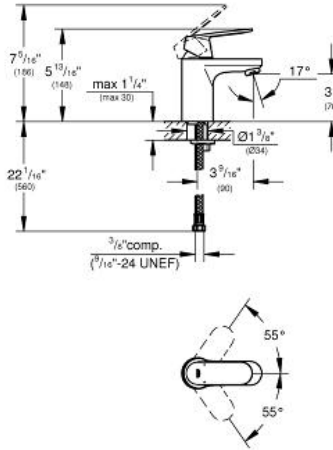

EUROSMART COSMOPOLITAN Single-Handle Bathroom Faucet S- Size

MODEL # 3287700A

Pure Freude
an Wasser

GROHE

Product Description:
EUROSMART COSMOPOLITAN
Single-Handle Bathroom Faucet S-Size

Standard Specification:

- Single hole installation
- GROHE SilkMove 1.4" (35 mm) ceramic cartridge
- GROHE StarLight chrome finish
- Adjustable flow rate limiter
- Flow control
- Stainless steel flex lines
- GROHE QuickFix installation system with centering support
- Max flow rate: 1.2 gpm (4.56 L/min)