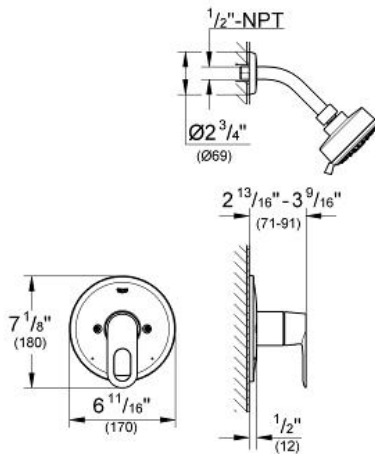

BAULOOP
Shower set
MODEL # 27547000

Pure Freude
an Wasser

GROHE

ADA

Product Description:
BAULOOP
Shower set

Standard Specification:

- Single lever valve
- For use with GrohSafe Rough-In Valve (35 015 000)
- Without concealed body
- Metal lever
- Escutcheon and shaft sealing
- New Tempesta Cosmopolitan 100 (26 078), 1.75 gpm

Applicable Codes & Standards:

- Energy Policy Act of 1992
- ASME A112.18.1/CSA B125.1
- ICC/ANSI A117.1

Color:

- 27547000 StarLight Chrome