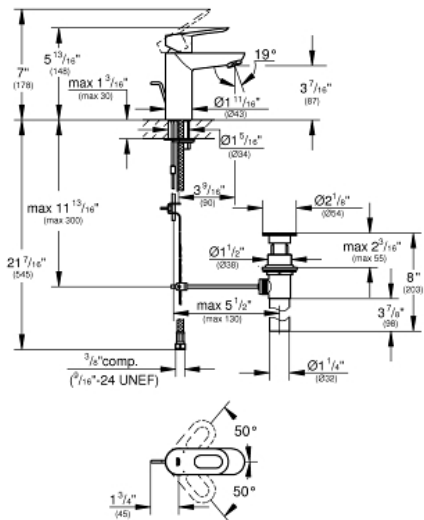

BAULOOP
Single-Handle Bathroom Faucet
MODEL # 23084000

Pure Freude
an Wasser

GROHE

Product Description:
BAULOOP
Single-Handle Bathroom Faucet

- Standard Specification:**
- Single hole installation
 - Metal lever
 - 1 1/8" ceramic cartridge
 - Chrome Finish
 - Flow control
 - Includes waste-set drain assembly
 - Stainless steel flex lines
 - Quick installation system
 - Max Flow Rate: 1.5 gpm (5.7 L/min)

- Applicable Codes & Standards:**
- Energy Policy Act of 1992
 - NSF 61
 - ASME A112.18.1/CSA B125.1
 - US Federal and State material regulations
 - EPA WaterSense®
 - ICC/ANSI A117.1

Color:
□ 23084000 StarLight Chrome