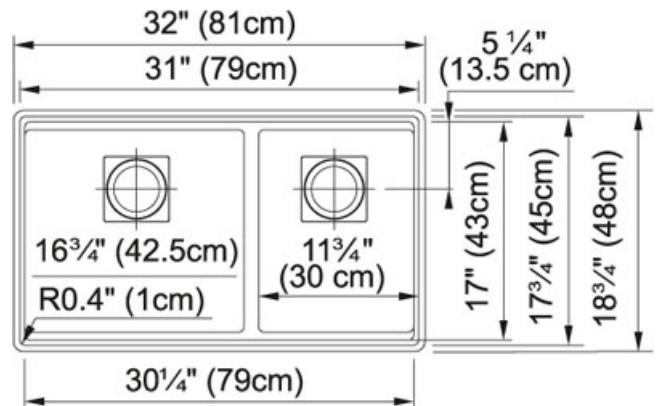

PKG160SG Granite Shadow Grey | 125.0491.536

FAMILY : Sinks | SERIES : Peak Undermount | MODEL : PKG160SG | FINISH : Granite Shadow Grey | INSTALLATION TYPE : Undermount

TECHNICAL DATA

Cut-Out Template	Yes
Depth of large bowl	9 1/2"
Depth Overall	9 1/2"
Length of large bowl	17"
Length overall	17"
Cabinet Size	36"
Width of large bowl	16 3/4"
Width overall	32"
Depth of small bowl	9 1/2"
Length of small bowl	17"
Width of small bowl	11 3/4"
Number of Bowls	2