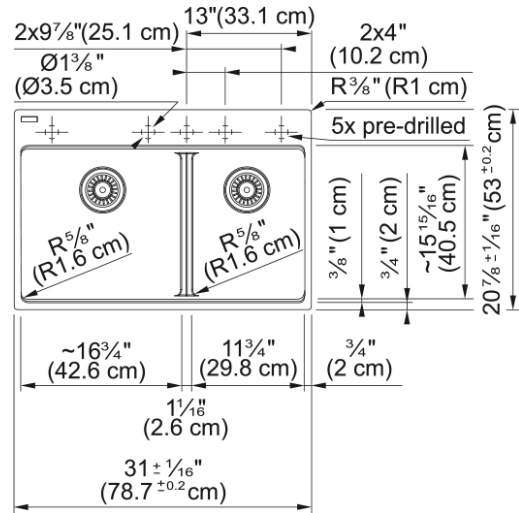

Maris Topmount Sink - MAG6601611LD-MBK-S | 114.0687.235

Technical Data

Aspect

Sink type	Sink
Type of material	Granite
Number of bowls	2
Color	Matte black
Surface finish	None

Product Dimensions

Exterior size: right to left	30.984
Exterior size: front to back	20.866
Large bowl size: right to left	16.945
Large bowl size: front to back	15.606
Large bowl: depth	9.492
Small bowl size: right to left	11.984
Small bowl size: front to back	15.606
Small bowl: depth	9.492

Installation

Minimum cabinet size	33"
----------------------	-----

Product specifications

Installation type	Topmount / drop in
Drain hole	3 1/2"
Position of drainer	No drainer

Product identification

Product brand	FRANKE
Product family	Maris
Collection	Maris
Certified by	IAPMO

Features

Drainers number	No drainer
-----------------	------------

Product reversibility	No
Faucet ledge	Yes
Strainer assembly included	Yes
Strainer assembly type	Manual
Overflow	No
Number of faucet holes	5 - pre-scored
Soap dispenser hole	No