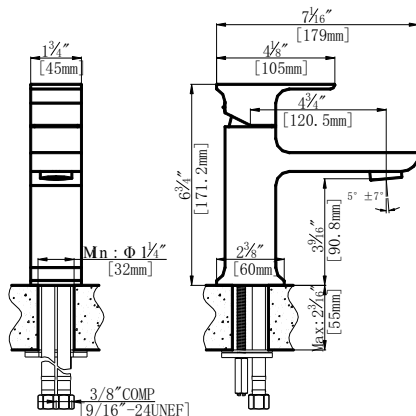

Specifications

- Heavy brass construction for durability and reliability
- Kerox ceramic cartridge ensures life long trouble free service
- Single lever handle operation allows both volume and temperature control
- Max-temperature limit stop for added safety.
- SSI Eco-Care pivot aerator 1.2 gpm (4.6 lpm) at 60 psi
- Extra long flexible connection for easy installation
- Single-hole mounting with a supplied wrench tool
- 1-1/2" faucet hole size for drilling recommended
- Includes waste pop-up drain

Finish

- CP (Polished Chrome)
- PVD-BN (PVD Brushed Nickel)

Codes and Standards

- ANSI/ASME A112.18.1
- CSA B125.1
- NSF61-9
- ADA
- IAPMO / cUPC Listed
- EPA Watersense Listed
- AB1953 California Lead Plumbing Law Certified

Warranty

- Limited Lifetime Faucet Warranty against material and manufacturing defects for residential use.
- 2 Year Limited Warranty on all industrial, commercial and business applications.

fluid Jovian Series Single Lever Lavatory Faucet Model: F21001 Model: F21002 (for Vessel Sink)

Model: F21001