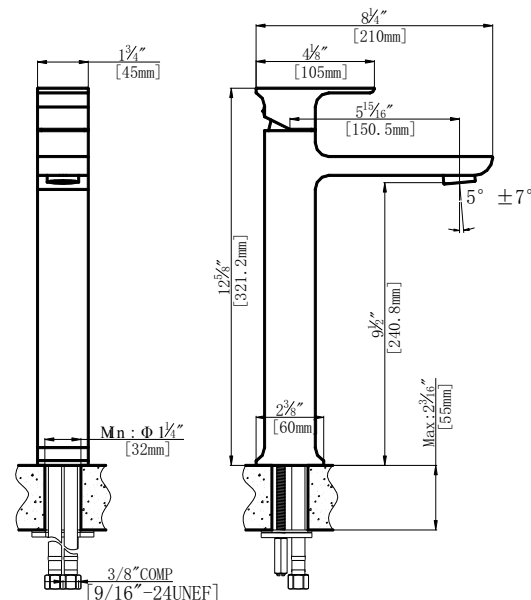

Model: F21002