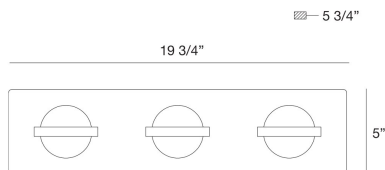

RYDER, 20" BATHBAR

PRODUCT DETAILS

No.	:	37069-018
Product Color	:	CHROME
Product Material	:	METAL
Shade / Accent Colour	:	CLEAR
Shade / Accent Material	:	GLASS
Width	:	19.75"
Height	:	5"
Ext	:	5.25"
Weight	:	6.8lbs

ITEM NO.	FINISH	SHADE
37069-018	CHROME	CLEAR
37069-025	GOLD	CLEAR
37069-035	BLACK	BLACK

TECHNICAL DETAILS

Canopy / Backplate Length	:	5"
Canopy / Backplate Height	:	1.25"
Canopy / Backplate Width	:	19.75"
Location	:	DAMP
Approval	:	
Title 24	:	Yes