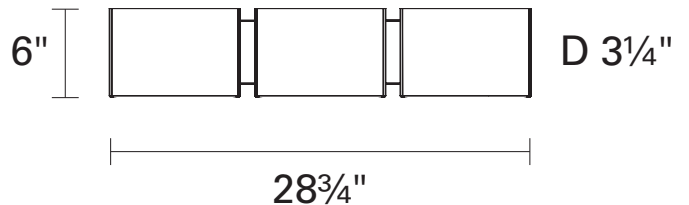

PIPE / CHAIN / CORD INFORMATION

Pipe/Chain Kit Included: Not Included
Pipe Information: N/A
Chain Information: N/A
Wire/Cord Information: N/A
Max Sloped Ceiling Angle: N/A
**Conversion 19° to 45° : ASY0101+Finish (2 loops + 1 chain);
For Additional Cost*