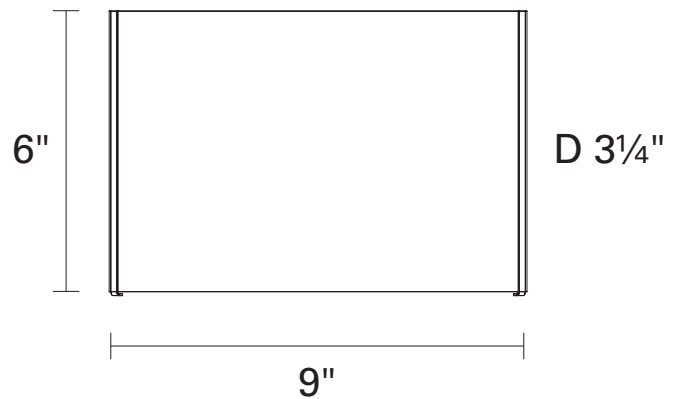

PIPE / CHAIN / CORD INFORMATION

Pipe/Chain Kit Included: Not Included
Pipe Information: N/A
Chain Information: N/A
Wire/Cord Information: N/A
Max Sloped Ceiling Angle: N/A
**Conversion 19° to 45° : ASY0101+Finish (2 loops + 1 chain):
For Additional Cost*