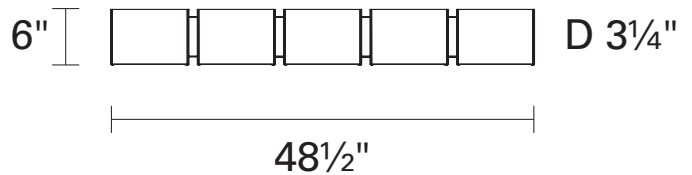

PIPE / CHAIN / CORD INFORMATION

Pipe/Chain Kit Included: Not Included
Pipe Information: N/A
Chain Information: N/A
Wire/Cord Information: N/A
Max Sloped Ceiling Angle: N/A
**Conversion 19° to 45° : ASY0101+Finish (2 loops + 1 chain):
For Additional Cost*