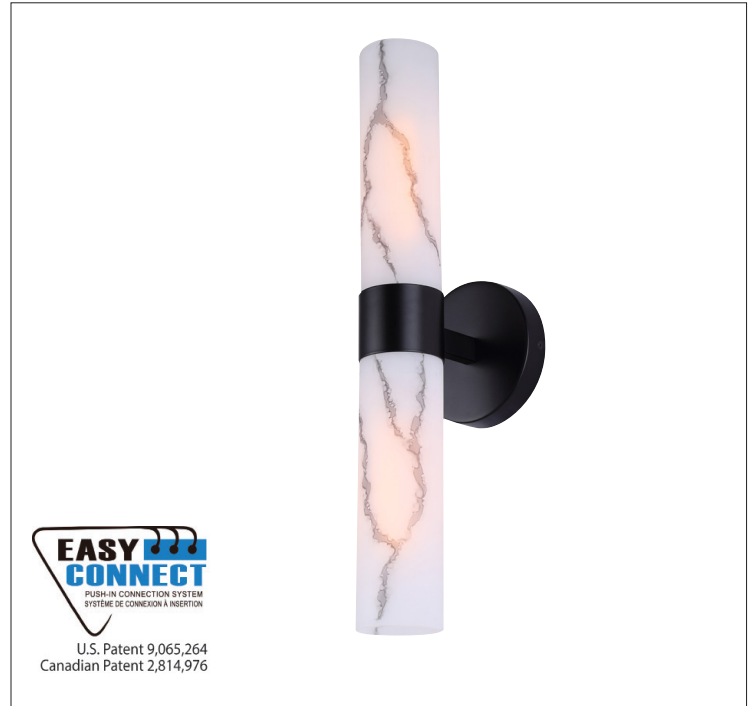

KRISTELLA

Vanity light

part # IVL1153A02BK

General

Size of fixture: 5 1/8" W x 19 3/4" H x 6" D

Finish: matte black

Shade: marbled glass

Shade size: 2 3/4" x 9 1/4"

Canopy size: 5 1/8" diameter

Lamping: 2 x 60W A bulbs (not included)

Mounting: wall

Packaging

Colour box: 12.01" x 11.03" x 7.09" (305 x 280 x 180mm)

Colour box weight: 3.09 lbs (1.40 kg)

Master box: 23.23" x 22.25" x 12.41" (590 x 565 x 315mm)

Master box weight: 20.72 lbs (9.40 kgs)

Pieces per Master box: 6

Warranty & Safety Standards

Warranty - one year

cCSAus

EASY CONNECT™

Rated for damp locations

Prepared for
Contact
Date
Presented by
Remarks