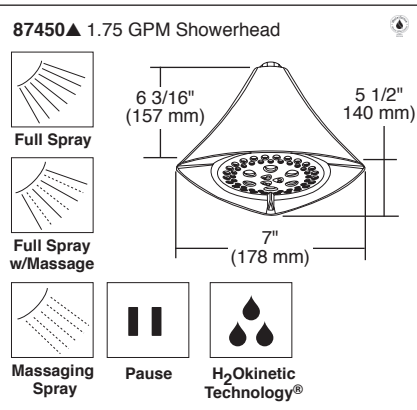

RP74785 Available Extension Kit