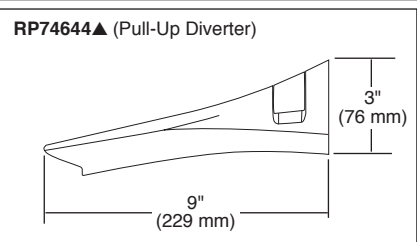

▲ Designate proper finish suffix

Brizo Kitchen & Bath Company reserves the right (1) to make changes in specifications and materials, and (2) to change or discontinue models, both without notice or obligation. Dimensions are for reference only. See current full-line price book or www.brizo.com for finish options and product availability.

BSP-B-T60050 Rev. G

Brizo Kitchen & Bath Company

55 E. 111th Street, Indianapolis, Indiana 46280
350 South Edgeware Road, St. Thomas, ON N5P 4L1
© 2018 Brizo Kitchen & Bath Company