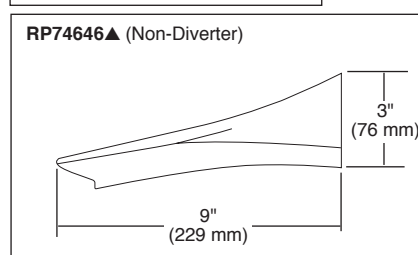

▲ Designate proper finish suffix

Brizo Kitchen & Bath Company reserves the right (1) to make changes in specifications and materials, and (2) to change or discontinue models, both without notice or obligation. Dimensions are for reference only. See current full-line price book or www.brizo.com for finish options and product availability.

BSP-B-T60050 Rev. G

Brizo Kitchen & Bath Company

55 E. 111th Street, Indianapolis, Indiana 46280
350 South Edgeware Road, St. Thomas, ON N5P 4L1
© 2018 Brizo Kitchen & Bath Company