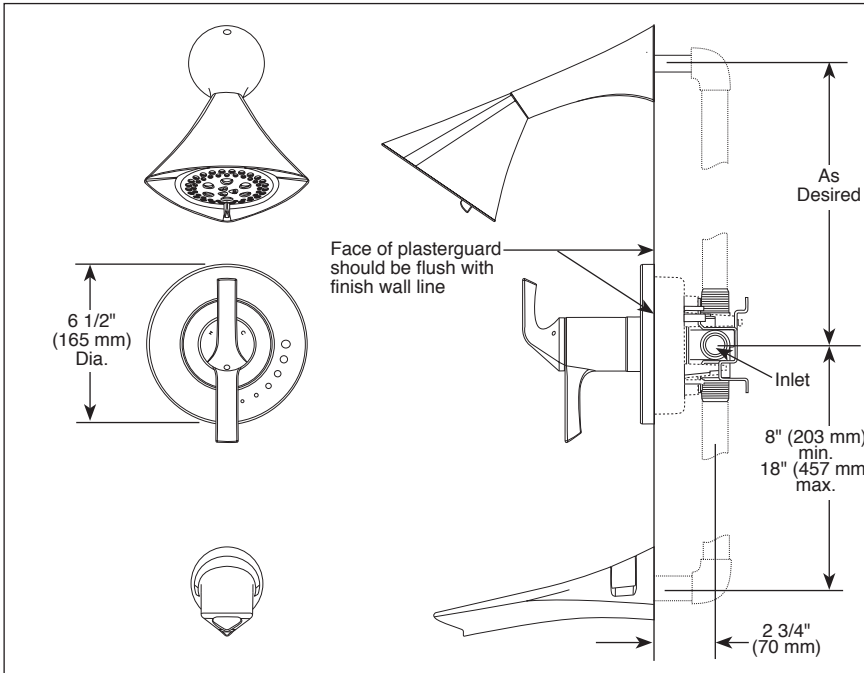

BRIZO®

TUB AND SHOWER FAUCET TRIM

Submitted Model No.: _____

Specific Features: _____

- Sotria™ Bath Collection
- TempAssure® Thermostatic
- Valve Only (T60050)
- Shower Only (T60250)
- Tub/Shower (T60450)

FEATURES:

- TempAssure® thermostatic valve cartridge

STANDARD SPECIFICATIONS:

- Thermostatic wax element maintains the outlet temperature to $\pm 3.6^{\circ}\text{F}$
- Must also order MultiChoice® Universal rough valve body (R60000 Series)
- Back-to-back installation capability
- Lever volume control handle; temperature adjustment lever
- Graphics indicate hot/cold temperature adjustment
- Field adjustable to limit handle rotation into hot water zone
- All parts replaceable from the front of the valve
- Adjusts for up to 1" wall thickness. Optional extension kit (RP74785) extends rough installation up to 1 3/4"
- Tool for showerhead to showerarm assembly provided
- Decorative, cast brass showerarm and tub spout with integrated pull-up diverter
- Multi-function showerhead featuring H₂Okinetic Technology; 1.75 gpm @ 80 psi, 6.6 L/min @ 550 kPa
- Tub port maximum flow rate 8.6 gpm @ 60 psi with R60000-UNBX