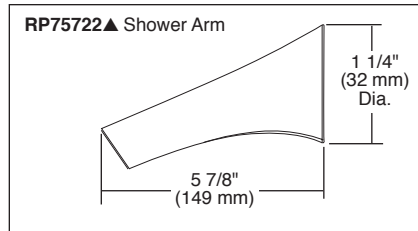

RP74785 Available Extension Kit