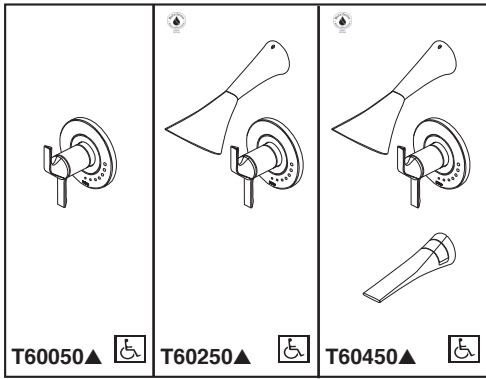

BRIZO®

TUB AND SHOWER FAUCET TRIM

Submitted Model No.: _____

Specific Features: _____

- Sotria™ Bath Collection
- TempAssure® Thermostatic
- Valve Only (T60050)
- Shower Only (T60250)
- Tub/Shower (T60450)

FEATURES:

- TempAssure® thermostatic valve cartridge

STANDARD SPECIFICATIONS:

- Thermostatic wax element maintains the outlet temperature to $\pm 3.6^{\circ}\text{F}$
- Must also order MultiChoice® Universal rough valve body (R60000 Series)
- Back-to-back installation capability
- Lever volume control handle; temperature adjustment lever
- Graphics indicate hot/cold temperature adjustment
- Field adjustable to limit handle rotation into hot water zone
- All parts replaceable from the front of the valve
- Adjusts for up to 1" wall thickness. Optional extension kit (RP74785) extends rough installation up to 1 3/4"
- Tool for showerhead to showerarm assembly provided
- Decorative, cast brass showerarm and tub spout with integrated pull-up diverter
- Multi-function showerhead featuring H₂Okinetic Technology; 1.75 gpm @ 80 psi, 6.6 L/min @ 550 kPa
- Tub port maximum flow rate 8.6 gpm @ 60 psi with R60000-UNBX