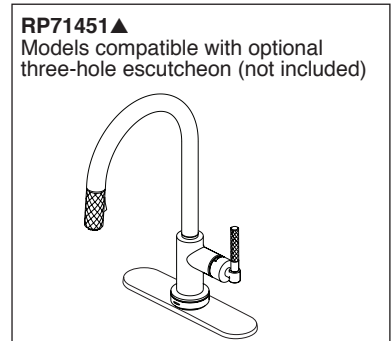

▲ Designate proper finish suffix

Brizo Kitchen & Bath Company reserves the right (1) to make changes in specifications and materials, and (2) to change or discontinue models, both without notice or obligation. Dimensions are for reference only. See current full-line price book or www.brizo.com for finish options and product availability.

BSP-K-64043LF Rev. C

Brizo Kitchen & Bath Company

55 E. 111th Street, Indianapolis, IN 46280
350 South Edgeware Road, St. Thomas, ON N5P 4L1
© 2018 Brizo Kitchen & Bath Company