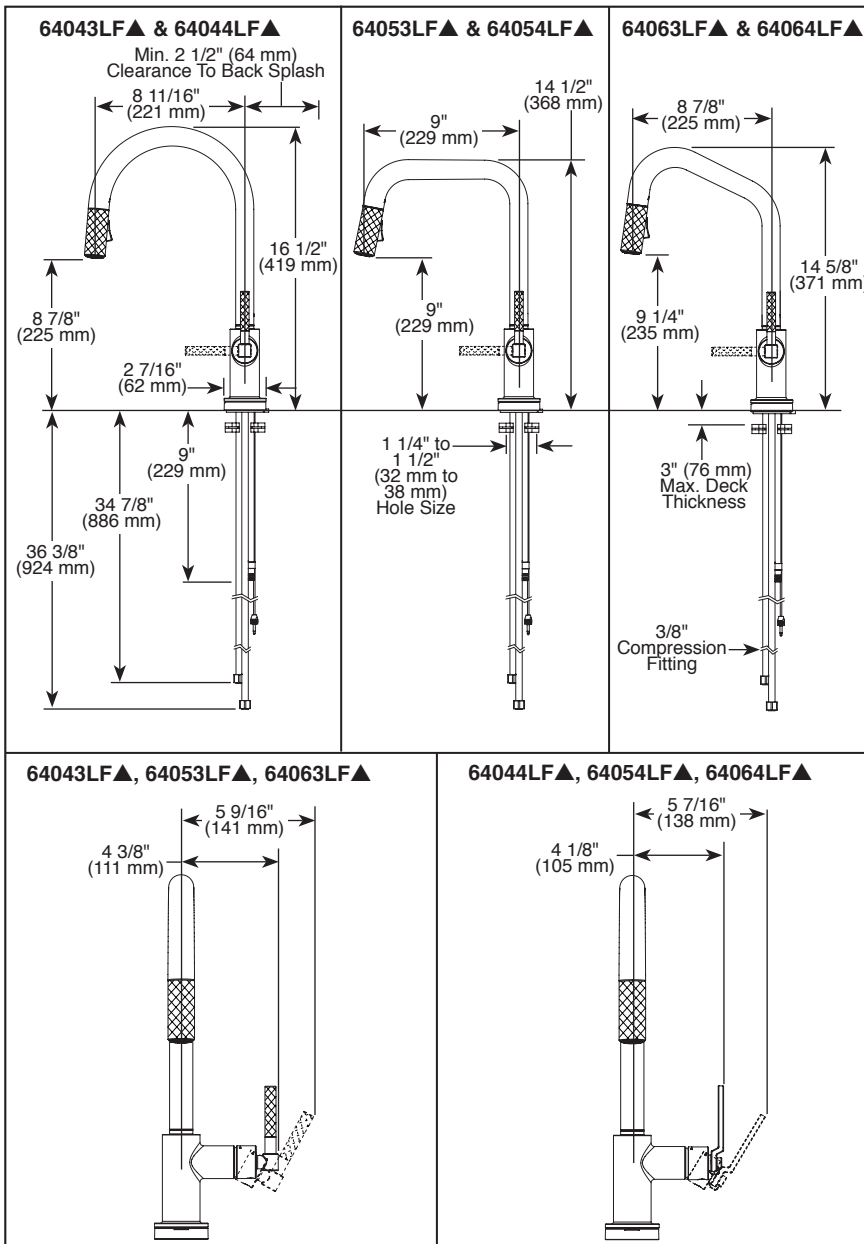

BRIZO®

KITCHEN FAUCETS

- Litze™ Collection
- Single Handle Pull-Down

FEATURES:

- MagneDock® Magnetic Docking
- SmartTouch® On/Off Functionality

STANDARD SPECIFICATIONS:

- Maximum 1.8 gpm @ 60 psi, 6.8 L/min @ 414 kPa
- One hole mount
- Euro-motion ceramic cartridge
- Spout rotates 360°
- Two-function wand; Aerated stream or spray
- Dual integral check valves in sprayer
- Quick connect hoses
- Hose travels inside mounting shank so it will not interfere with deck edges
- LED light indicates water temperature and signals when batteries run low

COMPLIES WITH:

- ASME A112.18.1 / CSA B125.1
- ASME A112.18.6
- Indicates compliance to ICC/ANSI A117.1
- Verified compliant with .25% weighted average Pb content regulations.

Submitted Model No.: _____
 Specific Features: _____